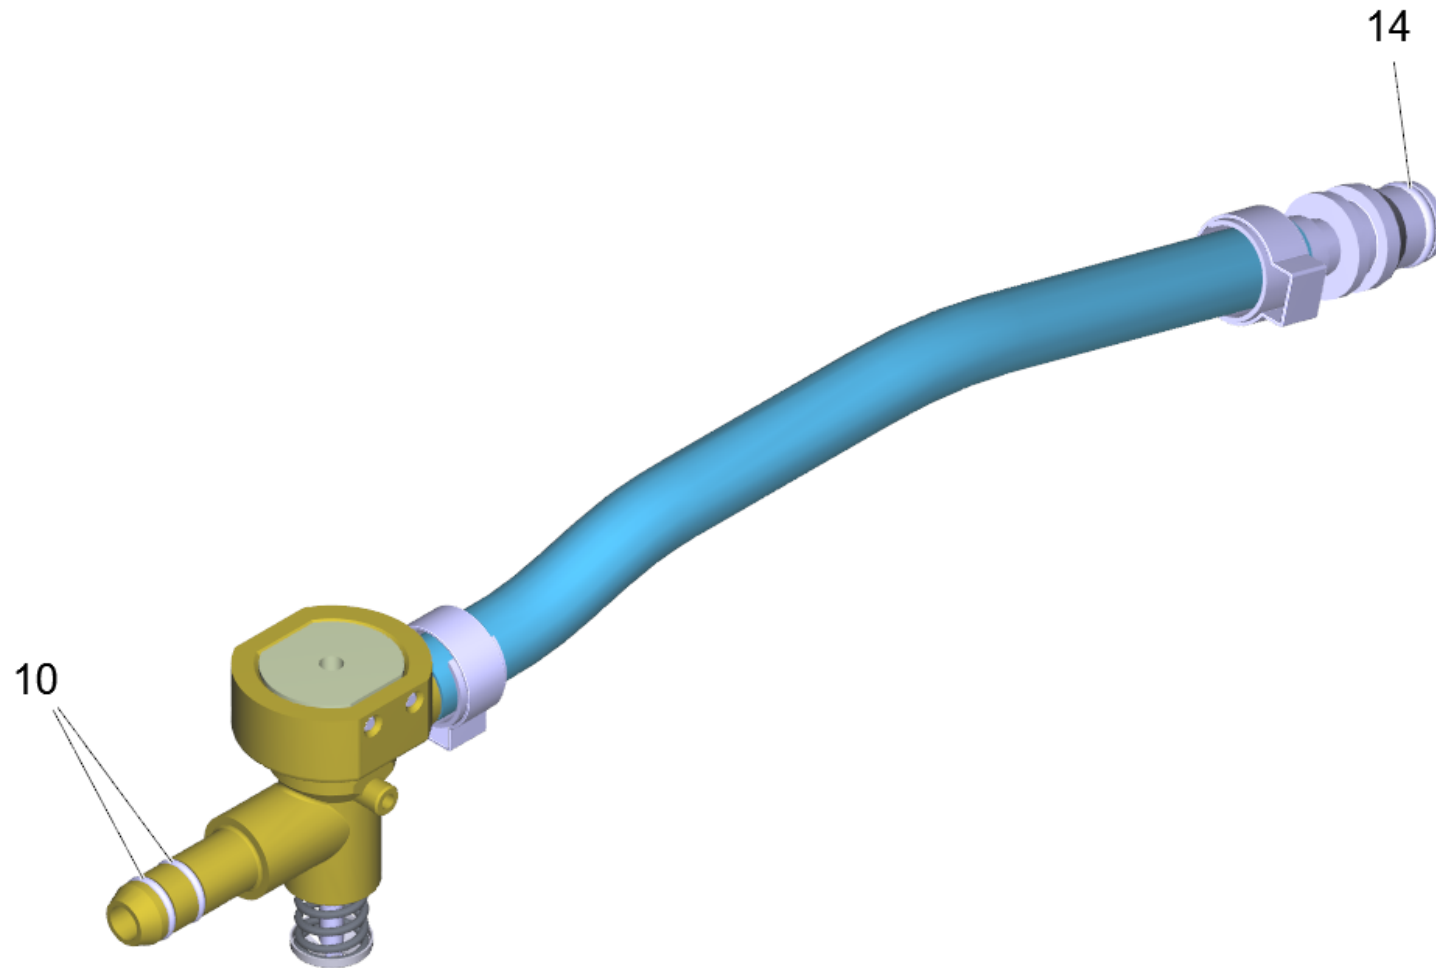

2 Valve complete (4.580-002.0)

Professional \ Spray extraction \ PUZZI 8/1 C with hand nozzle *EU \ Spare parts list Puzzi 8/1 C_EU \ Accessories \ Handhold complete packaged \ Valve complete

2 Valve complete (4.580-002.0)

Professional \ Spray extraction \ PUZZI 8/1 C with hand nozzle *EU \ Spare parts list Puzzi 8/1 C_EU \ Accessories \ Handhold complete packaged \ Valve complete

POS	Preces Nr.	Apraksts	Quantity	Unit
14	6.362-923.0	O-Ring seal 6,75X 1,78	1.000	ST
10	6.363-574.0	O-Ring seal 6x1,2 - NBR 80	2.000	ST