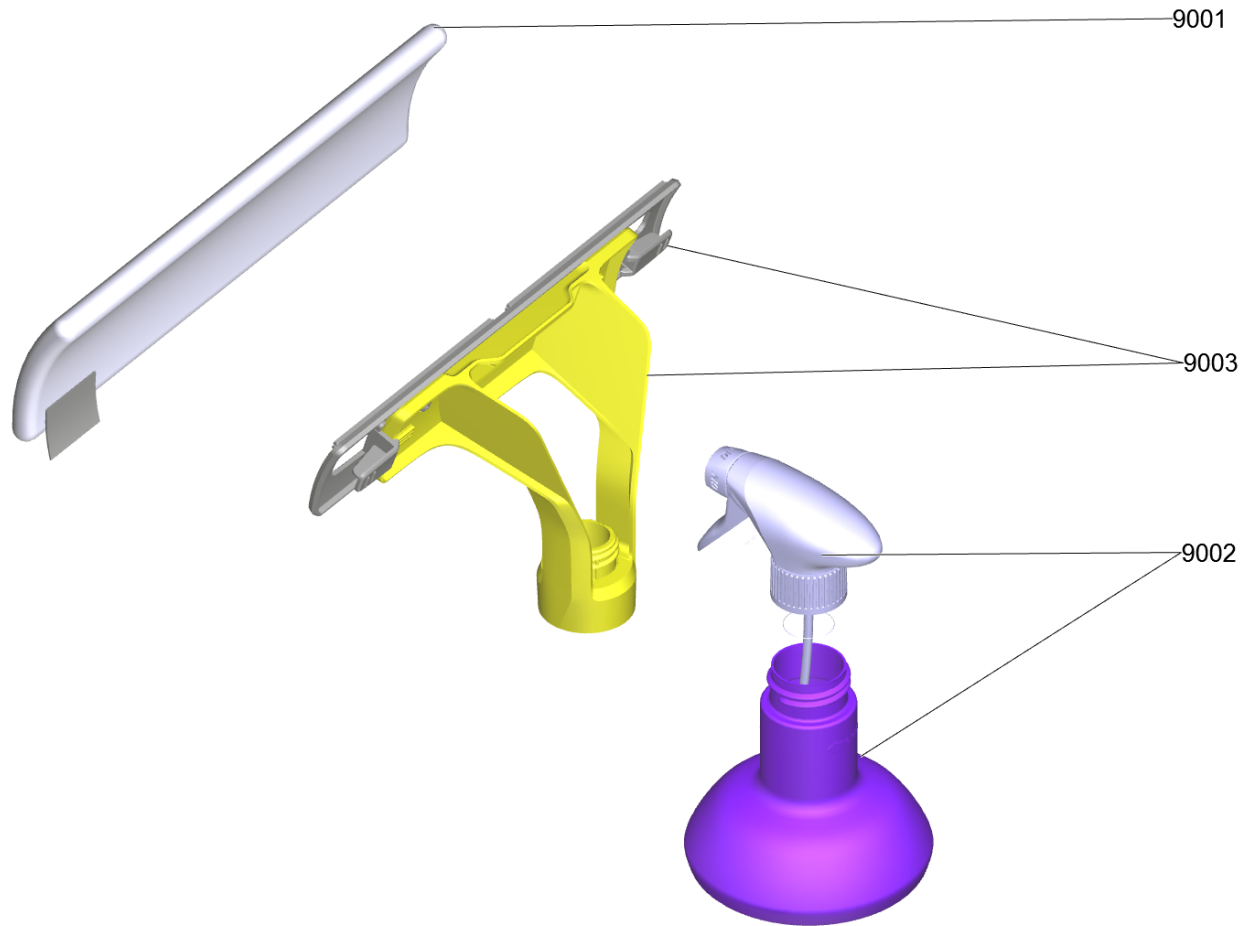

# 1 Individual parts

Professional \ Window cleaner \ WVP 10 Adv \*EU \ Individual parts

## 1 Individual parts

Professional \ Window cleaner \ WVP 10 Adv \*EU \ Individual parts

**KÄRCHER**

POS	Article no.	Description	Quantity	Unit
40	9.002-531.0	Enclosure completely IEC	1.000	ST
30	9.013-530.3	Nozzle complete grey	1.000	ST
15	9.013-535.3	Nozzle complete grey fuer ersatz	1.000	ST
9003	4.633-128.0	Pad holder complete premium	1.000	ST
10	9.013-529.3	Separator complete grey	1.000	ST
9002	4.633-153.0	Spray bottle round replacement	1.000	ST
20	9.013-532.3	Tank complete	1.000	ST
9001	2.633-130.0	WV microfibre wiper cover Indoor	1.000	ST
9001	2.633-131.0	WV microfibre wiper cover Outdoor	1.000	ST