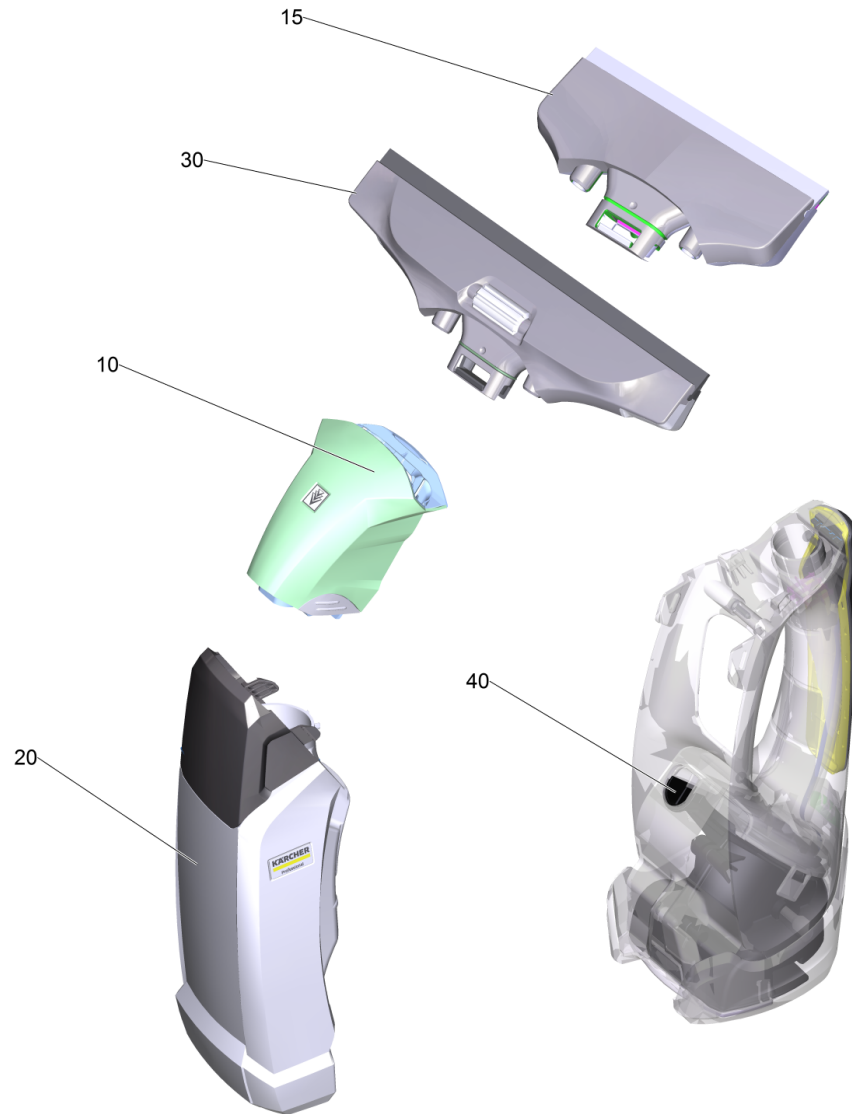

# 1 Individual parts

Professional \ Window cleaner \ WVP 10 Adv \*EU \ Individual parts

## 1 Individual parts

Professional \ Window cleaner \ WVP 10 Adv \*EU \ Individual parts

**KÄRCHER**

POS	Article no.	Description	Quantity	Unit
40	9.002-531.0	Enclosure completely IEC	1.000	ST
30	9.013-530.3	Nozzle complete grey	1.000	ST
15	9.013-535.3	Nozzle complete grey fuer ersatz	1.000	ST
9003	4.633-128.0	Pad holder complete premium	1.000	ST
10	9.013-529.3	Separator complete grey	1.000	ST
9002	4.633-153.0	Spray bottle round replacement	1.000	ST
20	9.013-532.3	Tank complete	1.000	ST
9001	2.633-130.0	WV microfibre wiper cover Indoor	1.000	ST
9001	2.633-131.0	WV microfibre wiper cover Outdoor	1.000	ST