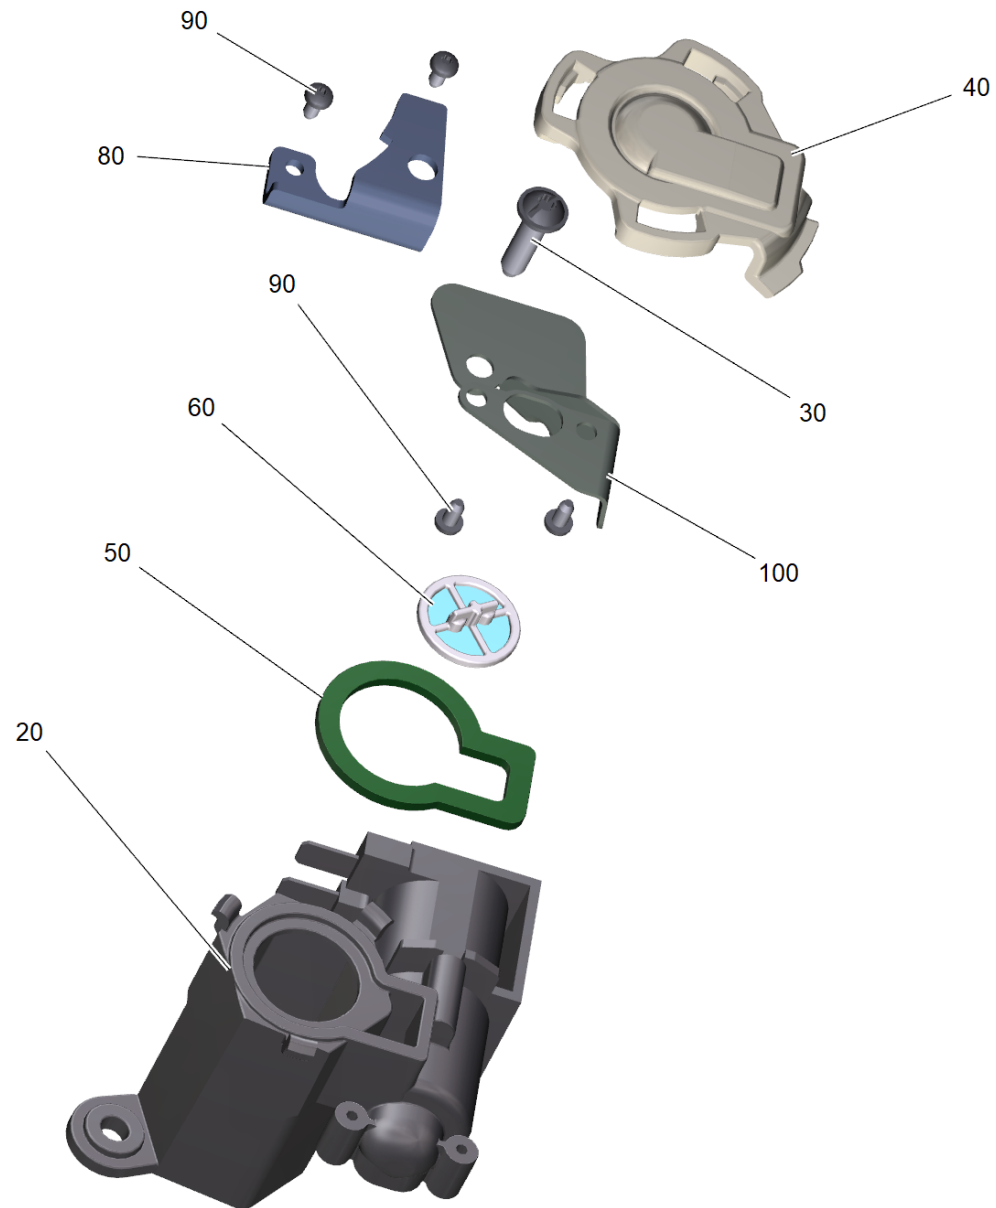

# 120 Solenoid valve complete replacement BD25+50 24V (9.753-101.0)

Professional \ Floor cleaner \ Walk behind \ BD 50/50 C Bp Classic + Pad \ Tank complete B 50 BP \ Solenoid valve complete replacement BD25+50 24V

## 120 Solenoid valve complete replacement BD25+50 24V (9.753-101.0)

Professional \ Floor cleaner \ Walk behind \ BD 50/50 C Bp Classic + Pad \ Tank complete B 50 BP \ Solenoid valve complete replacement BD25+50 24V

**KÄRCHER**

POS	Preces Nr.	Apraksts	Quantity	Unit
20	6.472-004.0	Solenoid valve 24V	1	gabali
30	7.303-108.0	Skrūve 5x20 -10.9-R2R (In6Rd)	1	gabali
40	5.037-510.0	Cover plate ball valve solenoid valve	1	gabali
50	5.037-512.0	Seal cover solenoid valve	1	gabali
60	5.037-511.0	Strainer solenoid valve	1	gabali
80	9.763-384.0	Plate cover solenoid valve BD 50 25	1	gabali
90	7.303-334.0	Screw 3x6 -A2-70 (In6Rd)	4	gabali
100	9.763-369.0	Retaining plate solenoid valve BD50 25	1	gabali