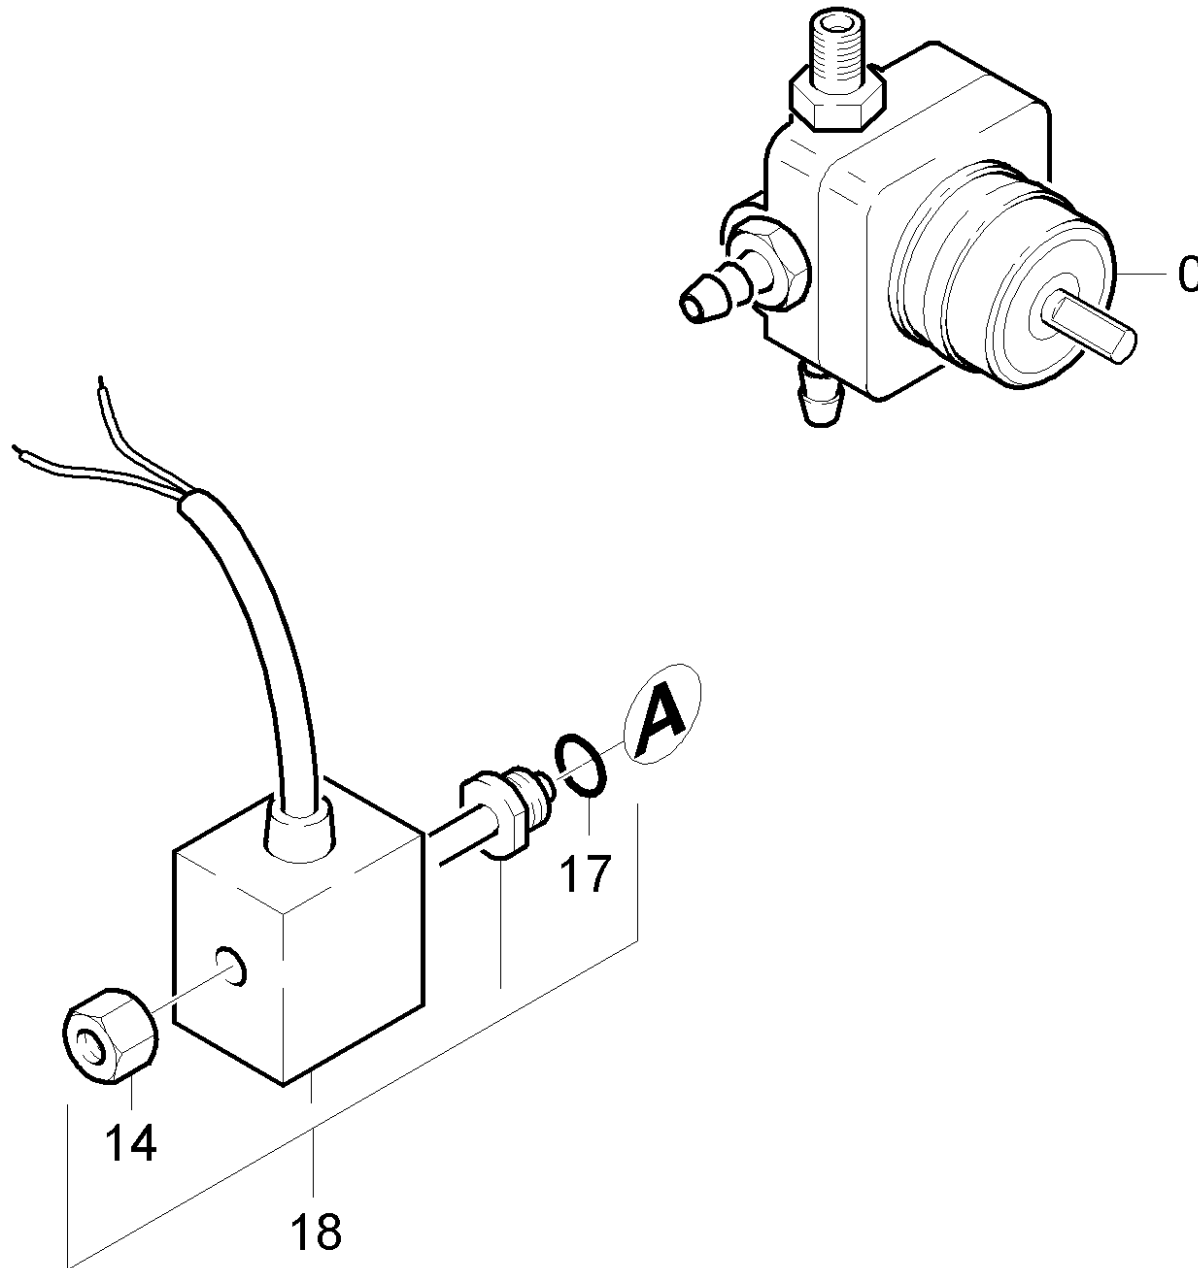

52 Fuel pump

Professional \ High pressure cleaner hotwater \ Electric motor \ HDS 698 C ECO *EU \ Spare parts list HDS 698 C ECO \ Fuel pump \ Fuel pump

52 Fuel pump

Professional \ High pressure cleaner hotwater \ Electric motor \ HDS 698 C ECO *EU \ Spare parts list HDS 698 C ECO \ Fuel pump \ Fuel pump

POS	Article no.	Description	Quantity	Unit
0	6.472-990.0	Fuel pump	1.000	ST
14	6.472-340.0	Knurled nut	1.000	ST
17	6.472-125.0	O-Ring seal 12,0 X 1,5	1.000	ST
18	6.472-411.0	Solenoid valve	1.000	ST