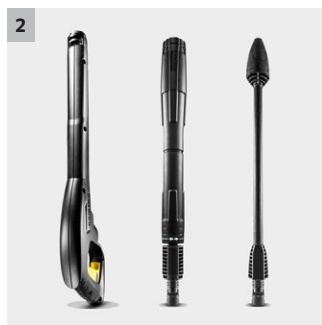

### 1 Foldable frame

- The foldable frame makes the G 7.180 light and easy to store.