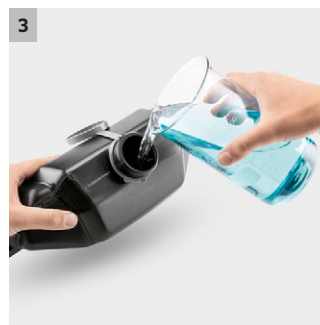

### 1 Foldable frame

- The foldable frame makes the G 7.180 light and easy to store.

### 3 Removable detergent tank

- The removable detergent tank makes filling up with detergent easy.
- The tank can be cleaned easily.