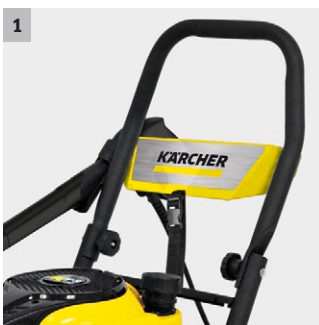

## G 7.180

With no power outlet in sight, the petrol-powered G 7.180 pressure washer makes autonomous cleaning possible without the need for a power supply. Its excellent performance data is impressive, too.

### 1 Foldable frame

- The foldable frame makes the G 7.180 light and easy to store.