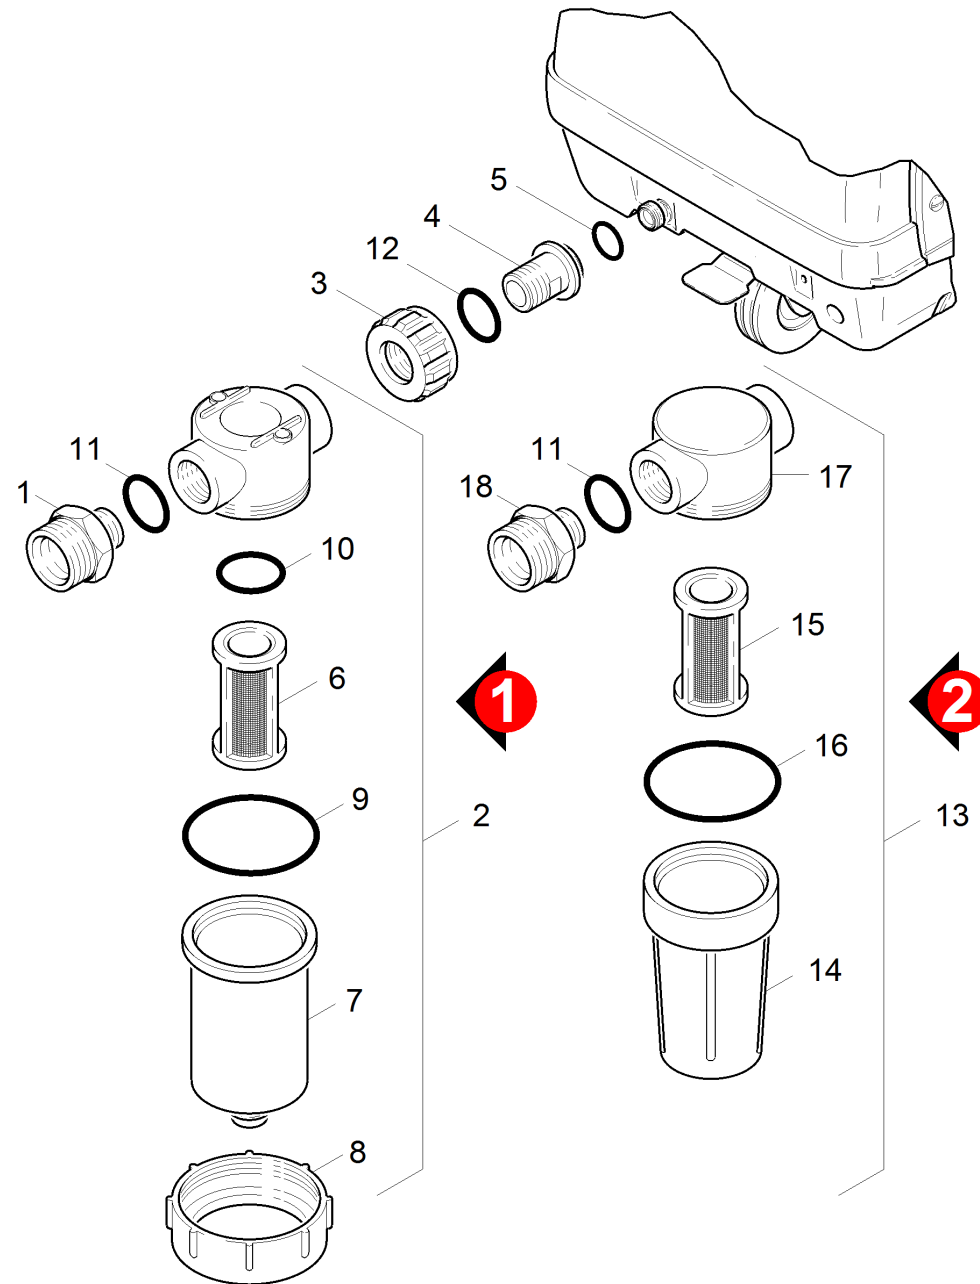

## 10 Add-on kit water filter

Professional \ High pressure cleaner hotwater \ Accessories \ Add-on kit water filter \ Add-on kit water filter \ Spare parts list add-on kit water filter \ Add-on kit water filter

POS	Article no.	Description	Quantity	Unit
1	5.402-684.0	Screw union	1.000	ST
2	6.414-348.0	Water filter	1.000	ST
3	5.310-076.0	Nut	1.000	ST
4	5.402-685.0	Screw union	1.000	ST
5	6.362-161.0	O-Ring seal 19,3 X 2,4	1.000	ST
6	6.414-353.0	Filter cartridge 140MY	1.000	ST
7	6.414-352.0	Filter cup	1.000	ST
8	7.777-999.0	Stockpiling discontinued	1.000	ST
9	6.362-631.0	O-Ring seal 58,0 X 2,5	1.000	ST
10	6.362-538.0	O-Ring seal 25,0 X 2,0-FPM 83	1.000	ST
11	6.362-168.0	O-Ring seal 22,3 X 2,4-NBR 70	1.000	ST
12	6.362-427.0	O-Ring seal 15,0x2,0	1.000	ST
13	6.414-833.0	Water filter	1.000	ST
	<b>Item text1:</b> Version 2			
14	6.414-834.0	Filter cup only for replacement	1.000	ST
	<b>Item text1:</b> Version 2			
15	6.414-835.0	Filter cartridge	1.000	ST
	<b>Item text1:</b> Version 2			
16	6.414-836.0	Joint ring	1.000	ST
	<b>Item text1:</b> Version 2			
17	6.414-840.0	Water filter top part	1.000	ST
	<b>Item text1:</b> Version 2			
18	5.402-717.0	Screw union	1.000	ST
	<b>Item text1:</b> Version 2			