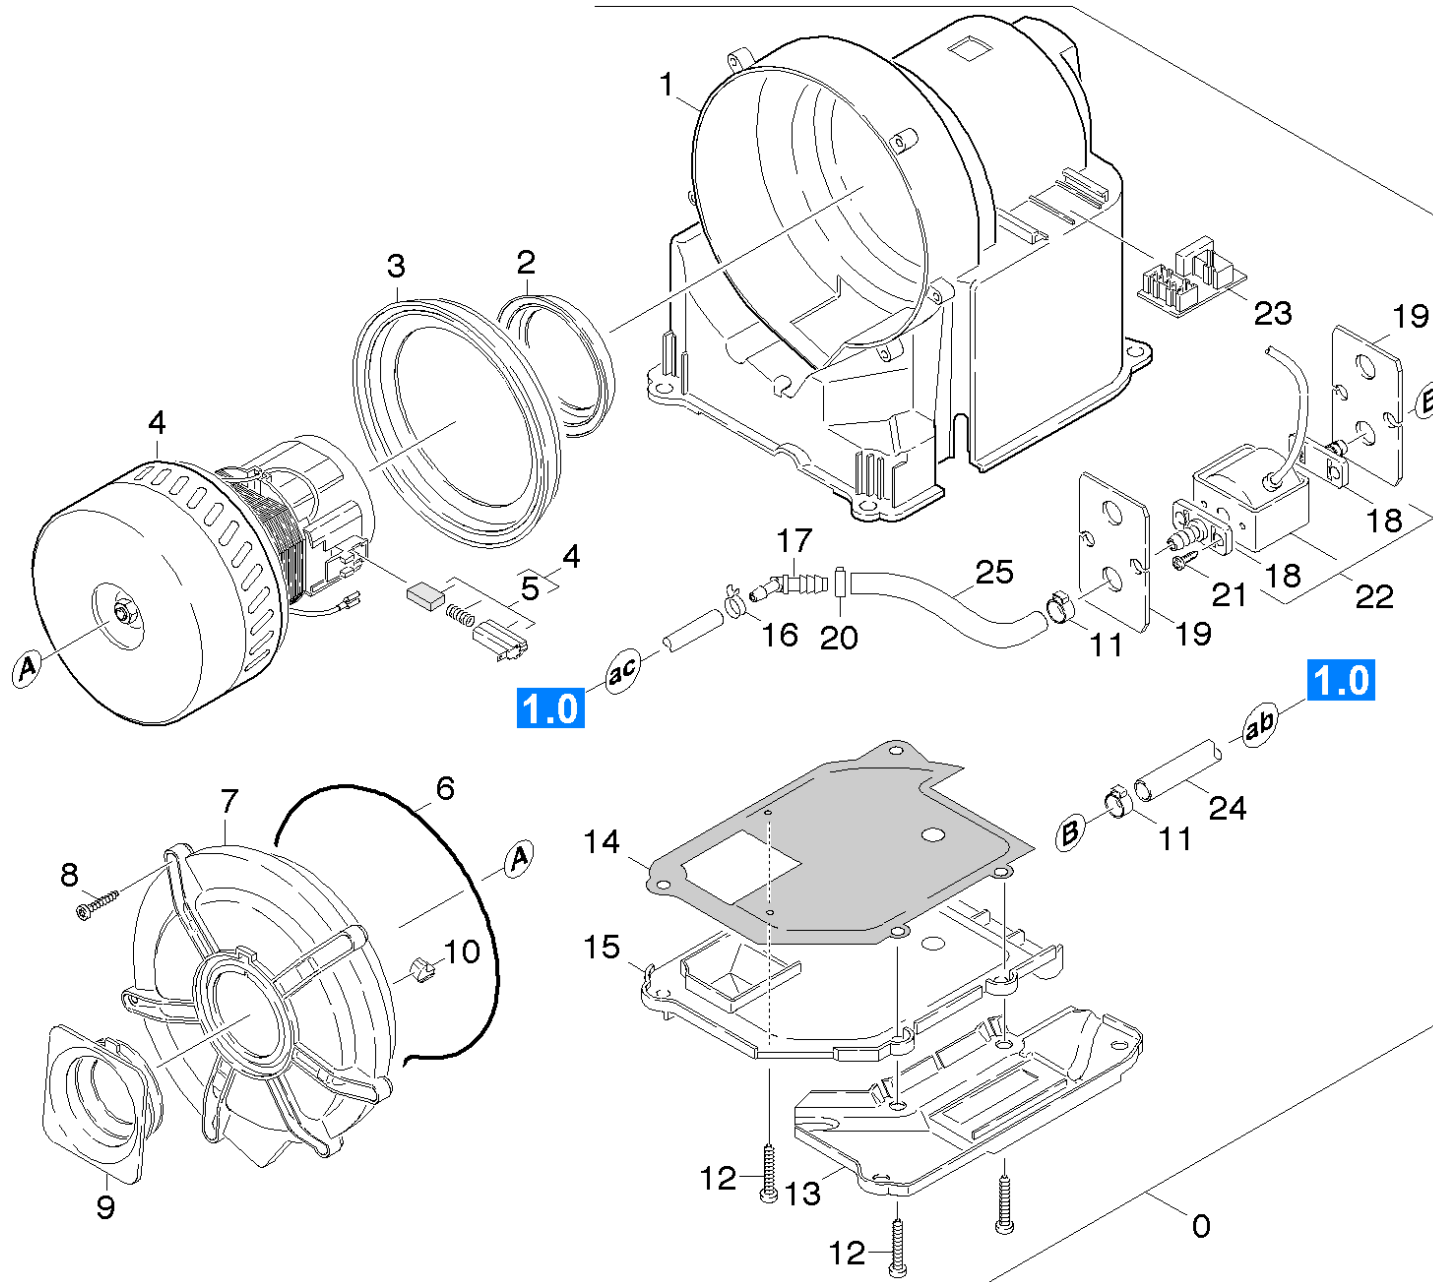

30 Housing drawer complete

Professional \ Spray extraction \ PUZZI 100 SUPER Edition *EU \ Spare parts list Puzzi 100 SUPER Edition \ Housing drawer complete

30 Housing drawer complete

Professional \ Spray extraction \ PUZZI 100 SUPER Edition *EU \ Spare parts list Puzzi 100 SUPER Edition \ Housing drawer complete

KÄRCHER

POS	Article no.	Description	Quantity	Unit
19	5.031-468.0	Bearing pump	2.000	ST
5	6.610-204.0	Carbon brush set only for replacement	1.000	ST
6	6.273-162.0	Cellular rubber	1.000	ST
23	6.682-391.0	Circuit board	1.000	ST
15	5.033-096.0	Covering cap large	1.000	ST
13	5.031-461.0	Covering cap small	1.000	ST
7	5.063-747.0	Cover turbine	1.000	ST
21	7.306-625.0	Cylinder head screw M 4x 6-4.8-A2E ISO	4.000	ST
14	5.364-233.0	Flat gasket	1.000	ST
11	6.388-683.0	Hose clip - 14/ 9	2.000	ST
16	6.388-555.0	Hose clip 9,0mm	1.000	ST
20	6.388-701.0	Hose clip with insert 13,3	1.000	ST
18	5.443-439.0	Hose stem D9,5	1.000	ST
0	4.605-075.0	Housing drawer complete	1.000	ST
1	5.605-290.0	Housing turbine	1.000	ST
22	6.473-376.0	Moto - pompe	1.000	ST
17	5.409-261.0	Nipple	1.000	ST
25	5.442-924.0	Piece of tube	1.000	ST
24	5.442-722.0	Piece of tube	1.000	ST
8	7.303-084.0	Screw 4x25 -10.9-R2R (K-In6Rd)	6.000	ST
12	7.303-086.0	Screw 5x30 -10.9-R2R (K-In6Rd)	4.000	ST
3	5.363-393.0	Seal	1.000	ST
10	5.363-405.0	Seal	1.000	ST
9	5.363-392.0	Seal	1.000	ST
2	5.363-395.0	Seal	1.000	ST
4	4.610-046.0	Vacuum motor complete -230V	1.000	ST