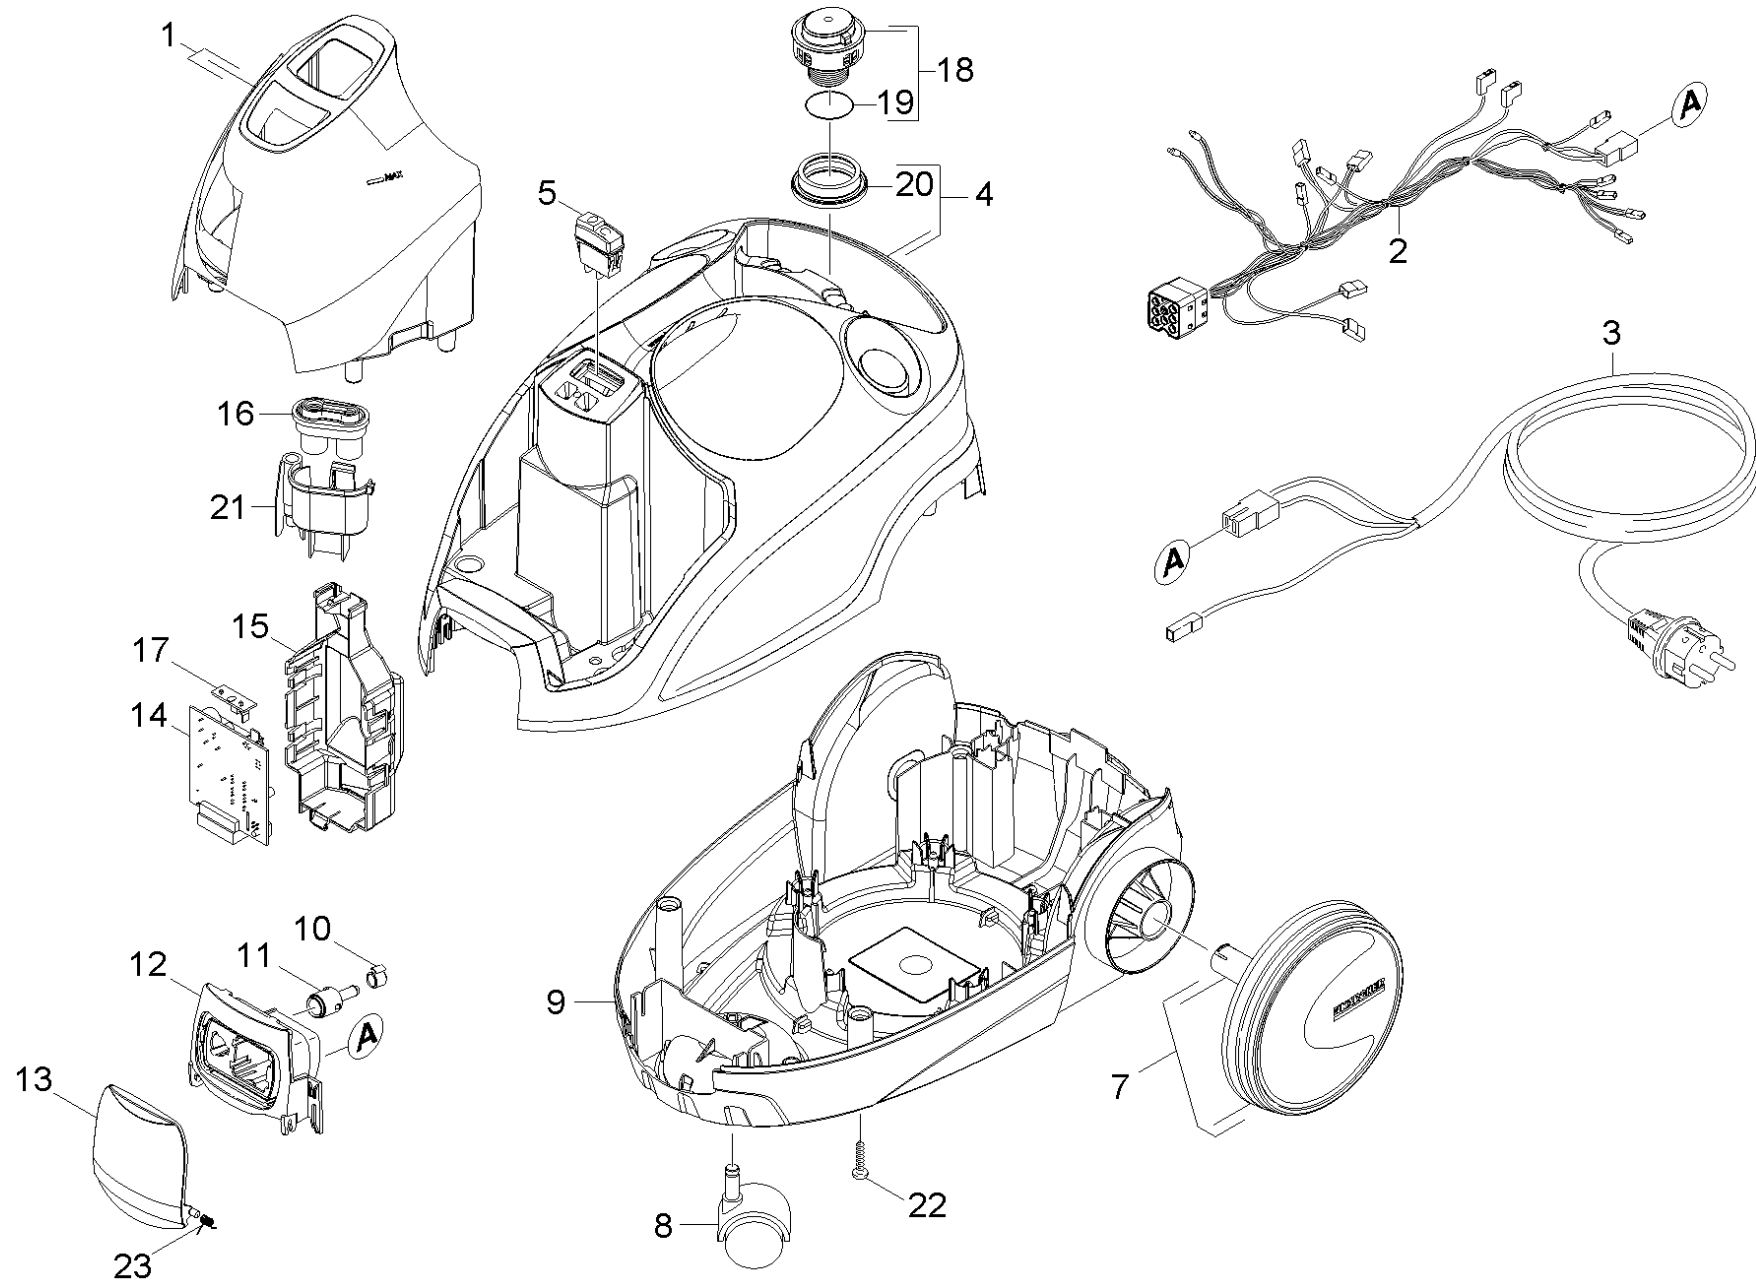

10 Housing

Home and Garden \ Steamer \ SC 2.600 CB *EU \ Spare parts list SC 2.600 C \ Housing

10 Housing

Home and Garden \ Steamer \ SC 2.600 CB *EU \ Spare parts list SC 2.600 C \ Housing

KÄRCHER

POS	Article no.	Description	Quantity	Unit	Remark	Foot note text
2	4.039-199.0	Cable set with insert SC 2.600 C	1.000	ST		
3	6.650-096.0	Cable with plug *CH 4m	1.000	ST	*CH	
3	6.649-799.0	Cable with plug *GB 4m	1.000	ST	*GB	
3	6.650-729.0	Cable with plug for replacement *EU 4m	1.000	ST	*EU	
15	5.512-067.0	Carrier electronics MK DIY	1.000	ST		
21	5.512-046.0	Carrier valve EFH-MK	1.000	ST		
8	6.435-857.0	Castor	1.000	ST		
13	5.512-029.0	Cover plug socket	1.000	ST		
17	6.512-012.0	Electronics display MK DIY	1.000	ST		
14	6.512-005.0	Electronics EFH-MK	1.000	ST		
10	6.389-882.0	Hose clip 8,5-10,0	1.000	ST		
9	5.512-026.0	Housing bottom part Powersocket r-r	1.000	ST		
4	4.512-037.0	Housing top part replacement SC 2.600C	1.000	ST		
7	4.515-307.0	Impeller kit replacement	1.000	ST		SATZ MIT 2 STUECK
18	4.580-760.0	Maintenance closure complete replacement	1.000	ST		
11	5.409-611.0	Nipple plug socket	1.000	ST		
19	6.363-468.0	O-Ring seal EPDM 22x3	1.000	ST		
12	5.512-040.0	Plug socket EFH	1.000	ST		
22	7.303-108.0	Screw 5x20 -10.9-R2R (In6Rd)	4.000	ST		
20	5.363-745.0	Seal connection piece M24	1.000	ST		
5	4.744-169.0	Switch complete only for replacement	1.000	ST		
1	4.512-036.0	Tank complete replacement SC 2.600/SC 2.	1.000	ST		
23	6.332-002.0	Torsion spring plug socket base	1.000	ST		
16	4.580-637.0	Valve tank replacement	1.000	ST		