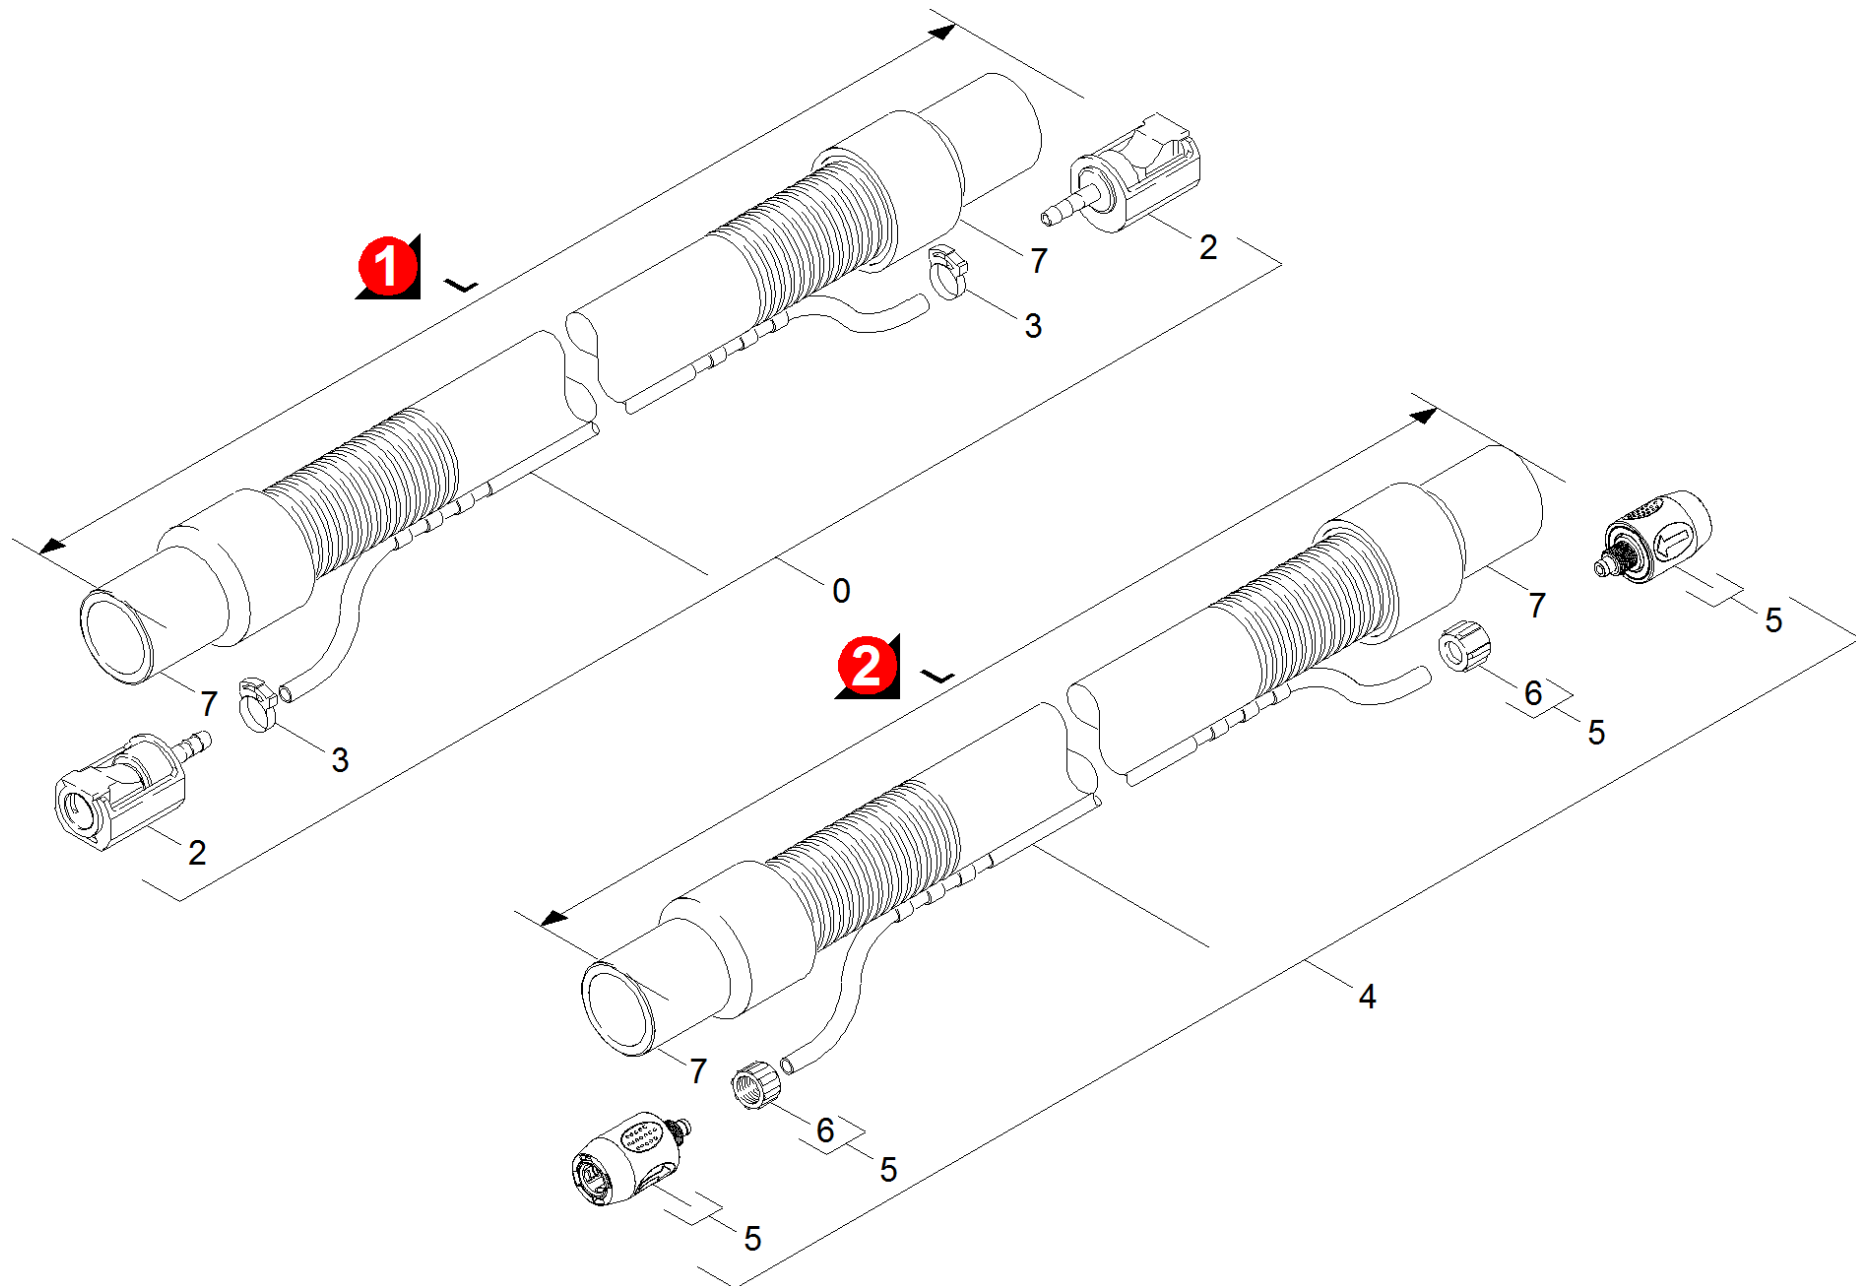

40 Suction hose

Professional \ Spray extraction \ PUZZI 100 SUPER *EU \ Spare parts list PUZZI 100 \ Suction hose

40 Suction hose

Professional \ Spray extraction \ PUZZI 100 SUPER *EU \ Spare parts list PUZZI 100 \ Suction hose

KÄRCHER

POS	Article no.	Description	Quantity	Unit	Remark	Foot note text
0	7.777-999.0	Stockpiling discontinued	1	PC	L = 2400 MM	VERSION 1
0	7.777-999.0	Stockpiling discontinued	1	PC	L = 4000 MM	VERSION 1
2	7.777-999.0	Stockpiling discontinued	2	PC		VERSION 1
3	6.389-882.0	Hose clip 8,5-10,0	2	PC		VERSION 1
4	4.071-516.0	Suction hose for replacement DN32	1	PC	L = 2400 MM	VERSION 2
4	4.071-517.0	Suction hose for replacement DN32	1	PC	L = 4000 MM	VERSION 2
5	4.446-019.0	Hose coupling complete for replacement	2	PC		VERSION 2
6	6.388-381.0	Union nut black	1	PC		VERSION 2
7	6.906-713.0	Sleeve DN32	2	PC		VERSION 2