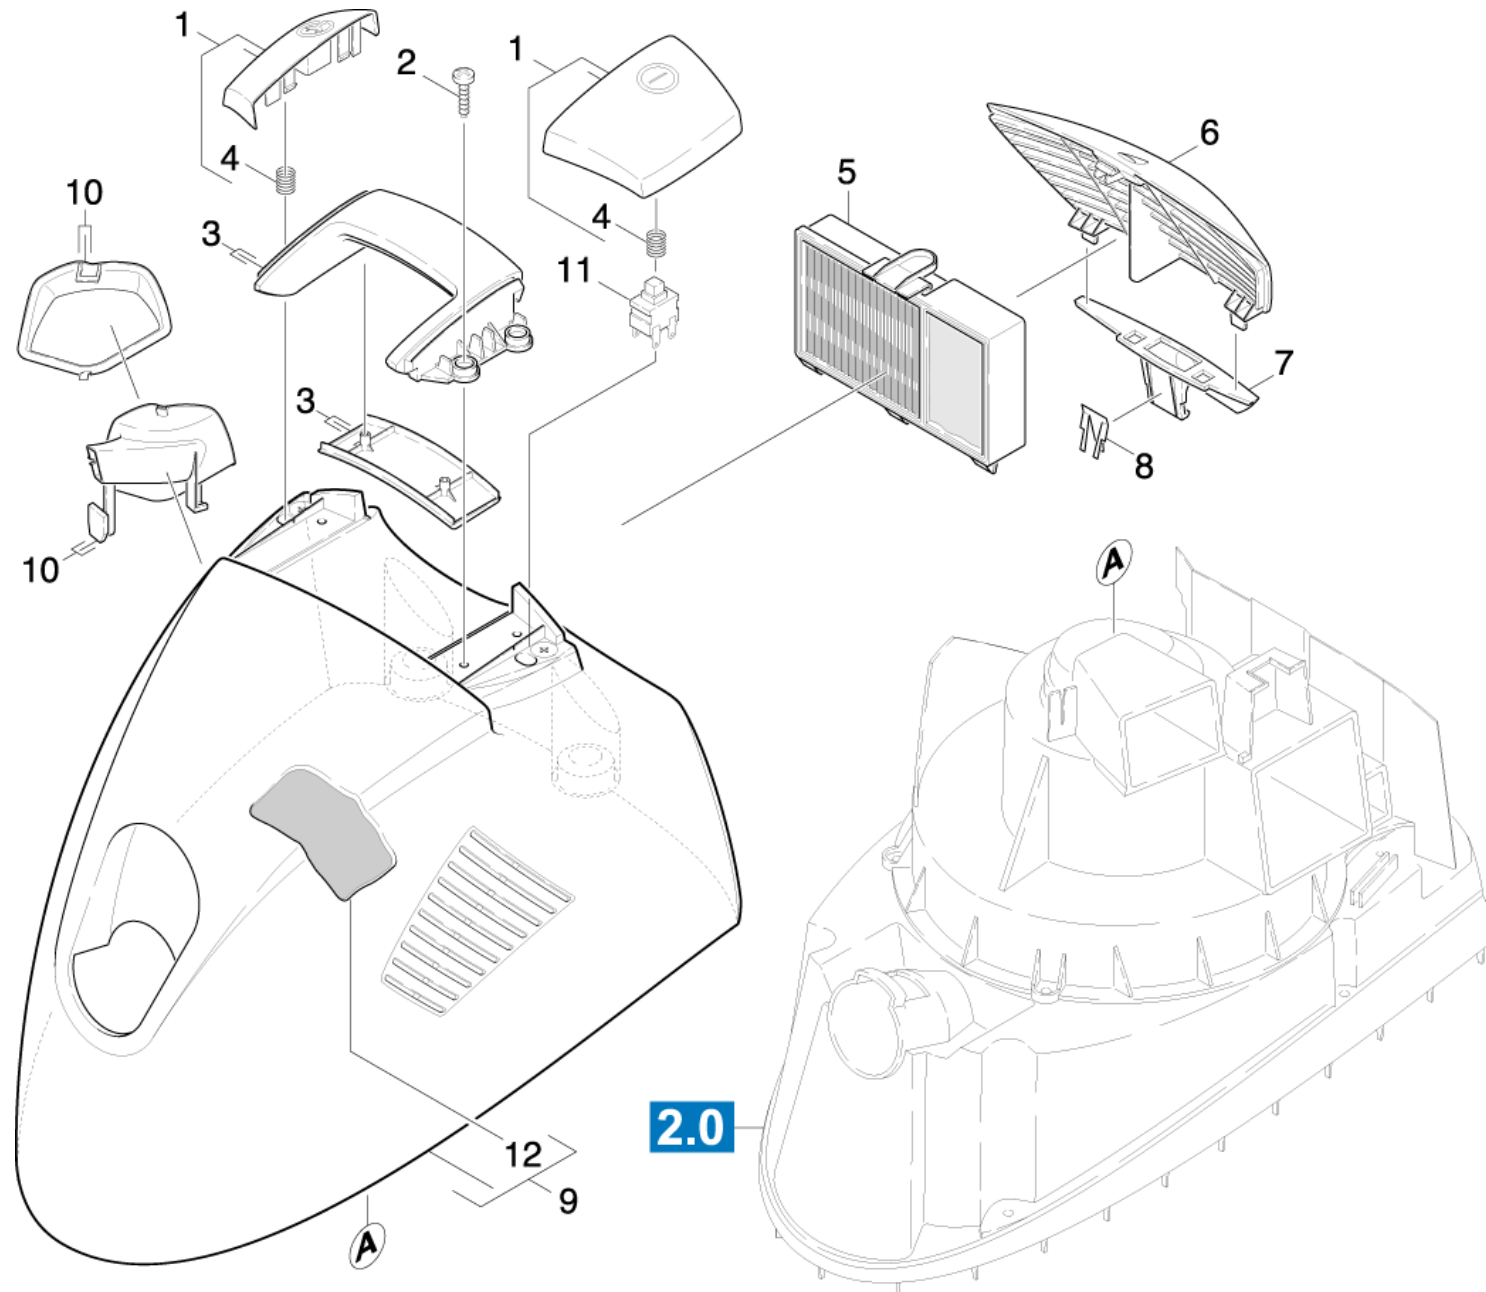

10 Top part

Home and Garden \ Vacuum cleaner \ Dry vacuum cleaner \ DS 5500 *EU-II \ Spare parts list K 5500 \ Top part

10 Top part

Home and Garden \ Vacuum cleaner \ Dry vacuum cleaner \ DS 5500 *EU-II \ Spare parts list K 5500 \ Top part

KÄRCHER

POS	Article no.	Description	Quantity	Unit	Foot note text
1	2.324-003.0	Pushbutton set only for replacement	1.000	ST	
2	7.303-098.0	Screw 5x20 -10.9-R2R (K-In6Rd)	3.000	ST	
3	2.324-008.0	Carrier handle appliance	1.000	ST	YELLOW
3	2.324-007.0	Carrier handle appliance	1.000	ST	GREY
4	6.330-170.0	Pressure spring	2.000	ST	
5	6.414-963.0	Filter HEPA 13 DS	1.000	ST	
6	5.032-565.0	Grate exhaust air yellow	1.000	ST	YELLOW
6	5.031-723.0	Grate exhaust air	1.000	ST	GREY
7	5.037-160.0	Snap-fit	1.000	ST	BLACK
7	5.037-134.0	Snap-fit	1.000	ST	YELLOW
8	5.337-038.0	Plate spring	1.000	ST	
9	2.067-002.0	Cover only for replacement Daemmstoff	1.000	ST	YELLOW
9	2.067-001.0	Cover and insulation	1.000	ST	GREY
10	7.777-999.0	Stockpiling discontinued	1.000	ST	GREY
10	2.324-010.0	Housing set	1.000	ST	BLACK
11	6.630-437.0	Switch on/off	1.000	ST	
12	2.286-001.0	Insulating mat set for replacement K5500	1.000	ST	