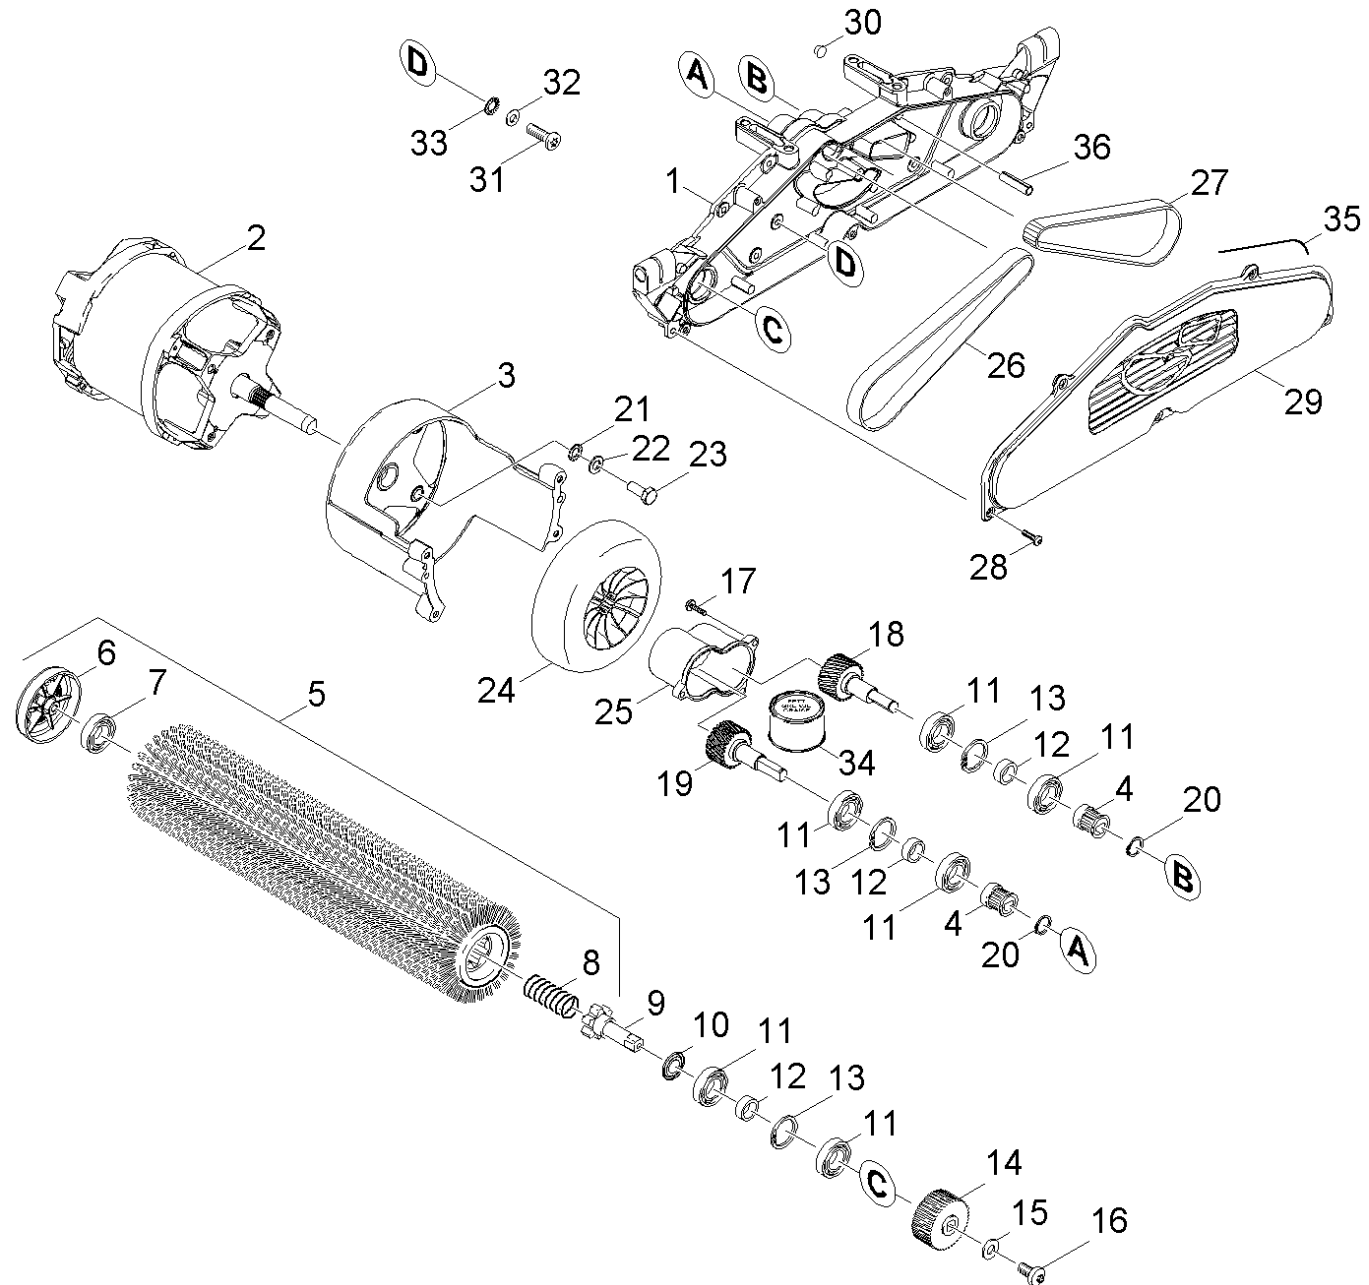

32 Transmission

Professional \ Floor cleaner \ Compact \ BR 40/10 C Adv +MF *EU \ Spare parts list BR 40/10 C \ Bottom part individual parts \ Transmission

32 Transmission

Professional \ Floor cleaner \ Compact \ BR 40/10 C Adv +MF *EU \ Spare parts list BR 40/10 C \ Bottom part individual parts \ Transmission

POS	Preces Nr.	Apraksts	Skaits	Vienība	Piezīme	Zemsvītras piezīme
4	5.625-318.0	Belt pulley 21Z	2.000	ST		
24	5.050-358.0	Blower wheel	1.000	ST		
20	7.343-003.0	Bloķētājgredzens 12x1-Rf-St DIN 471	2.000	ST		
30	6.368-347.0	Cap D5	1.000	ST		
25	5.050-357.0	Cover gear	1.000	ST		
29	5.050-310.0	Cover gear case	1.000	ST		
9	5.100-571.0	Driveshaft 59mm	2.000	ST		
2	6.680-043.0	Electric motor 1,1kW 230 V	1.000	ST		
	Vienuma teksts 1: /1.783-300.0					
2	6.610-291.0	Electric motor 2,1kW 230V 50Hz	1.000	ST		
	Vienuma teksts 1: /1.783-302.0 / -310.0 / -311.0 / -316.0					
	Vienuma teksts 2: / -329.0					
3	5.050-432.0	Flange motor worked	1.000	ST		
1	5.050-445.0	Gear case worked	1.000	ST		
8	5.332-114.0	Helical spring	2.000	ST		
23	7.304-397.0	Hexagonal head screw M8x20-8.8-A2E ISO	4.000	ST		
10	6.363-292.0	Joint ring NILOS 6002	2.000	ST		
11	7.401-115.0	Lod.gultnis 6002-2RS -WAEZLAGST DIN 62	8.000	ST		
7	6.401-363.0	Lodīšu gultnis	2.000	ST		
2	6.680-049.0	Motor 2,1kW 230V 60Hz	1.000	ST		
	Vienuma teksts 1: /1.783-303.0 / -328.0					
35	6.273-037.0	Plombas aukla no porainas gumijas 3	1.000	M		TO ORDER AS CUT GOODS
5	4.762-003.0	Roller brush	2.000	ST		
5	4.762-481.0	Roller brush black complete	2.000	ST		
5	4.762-252.0	Roller brush green (old colour grey)	2.000	ST		
5	4.762-274.0	Roller brush horsehair nature BR VS 400	2.000	ST		
5	4.762-251.0	Roller brush orange (old colour red)	2.000	ST		
5	4.762-250.0	Roller brush white (old colour black)	2.000	ST		
14	5.625-357.0	Screw 56Z HTD 3M	2.000	ST		
28	7.303-039.0	Screw M5x16 -St-A2R (In6Rd)	6.000	ST		
17	7.303-039.0	Screw M5x16 -St-A2R (In6Rd)	3.000	ST		
16	6.304-180.0	Screw M6X12-A2/70-ISO7045 (IN6RD)	2.000	ST