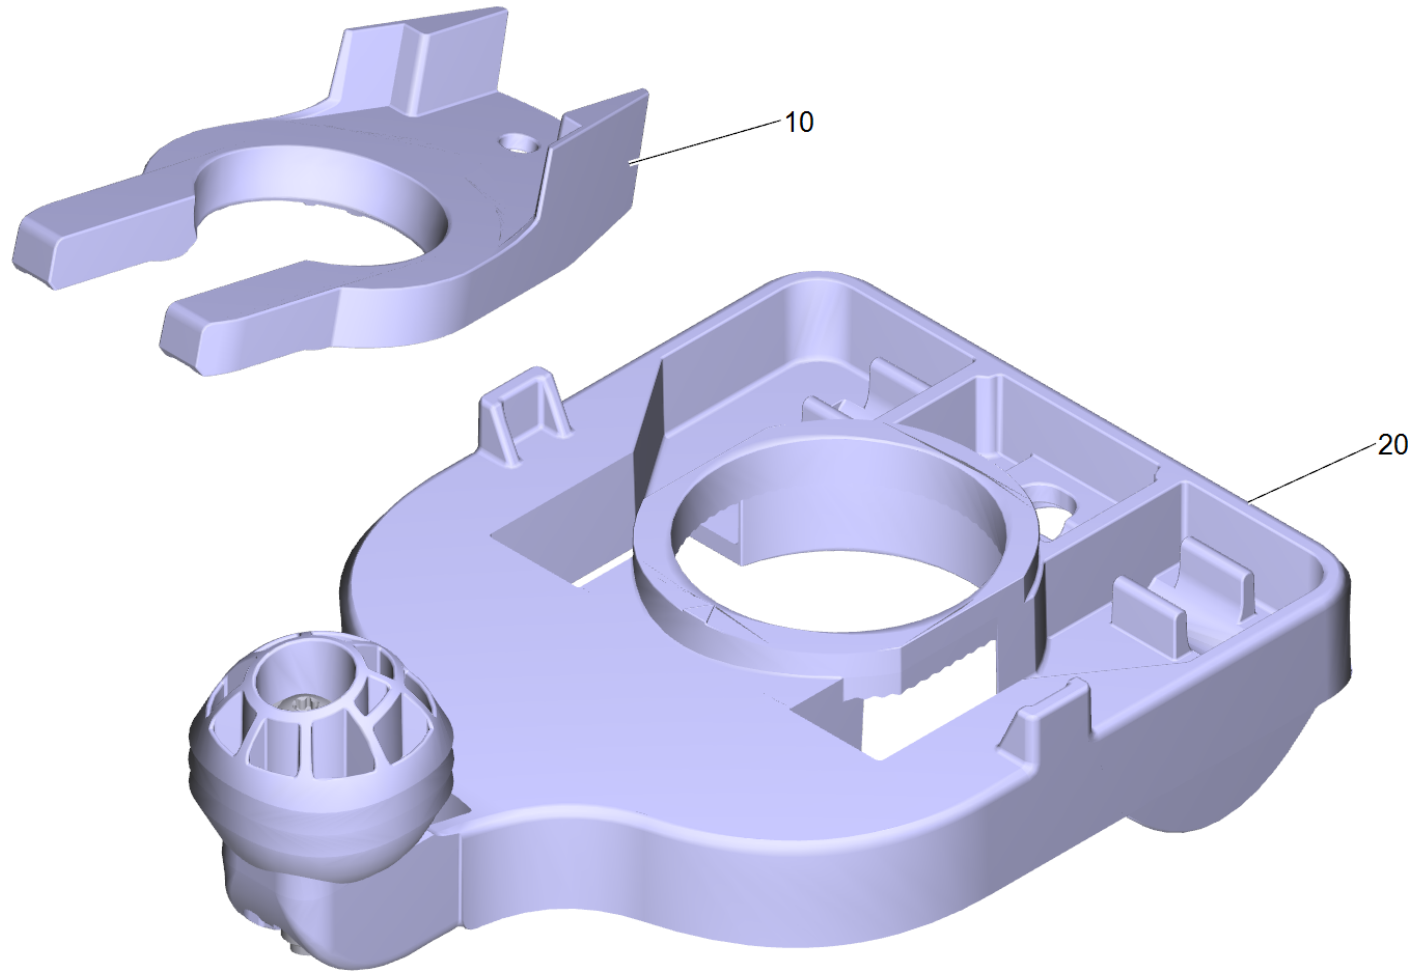

# 100 Holder suction bar complete (4.035-583.0)

Professional \ Floor cleaner \ Walk behind \ B 40 \ B 40 C Bp \ Basic machinery B 40 \ Suction bar lifting complete \ Holder suction bar complete

# 100 Holder suction bar complete (4.035-583.0)

Professional \ Floor cleaner \ Walk behind \ B 40 \ B 40 C Bp \ Basic machinery B 40 \ Suction bar lifting complete \ Holder suction bar complete

POS	Article no.	Description	Quantity	Unit
10	5.005-005.0	FIXING PLATE SUCTION BAR ALU	1	PC
20	4.037-137.3	Holder suction bar	1	PC