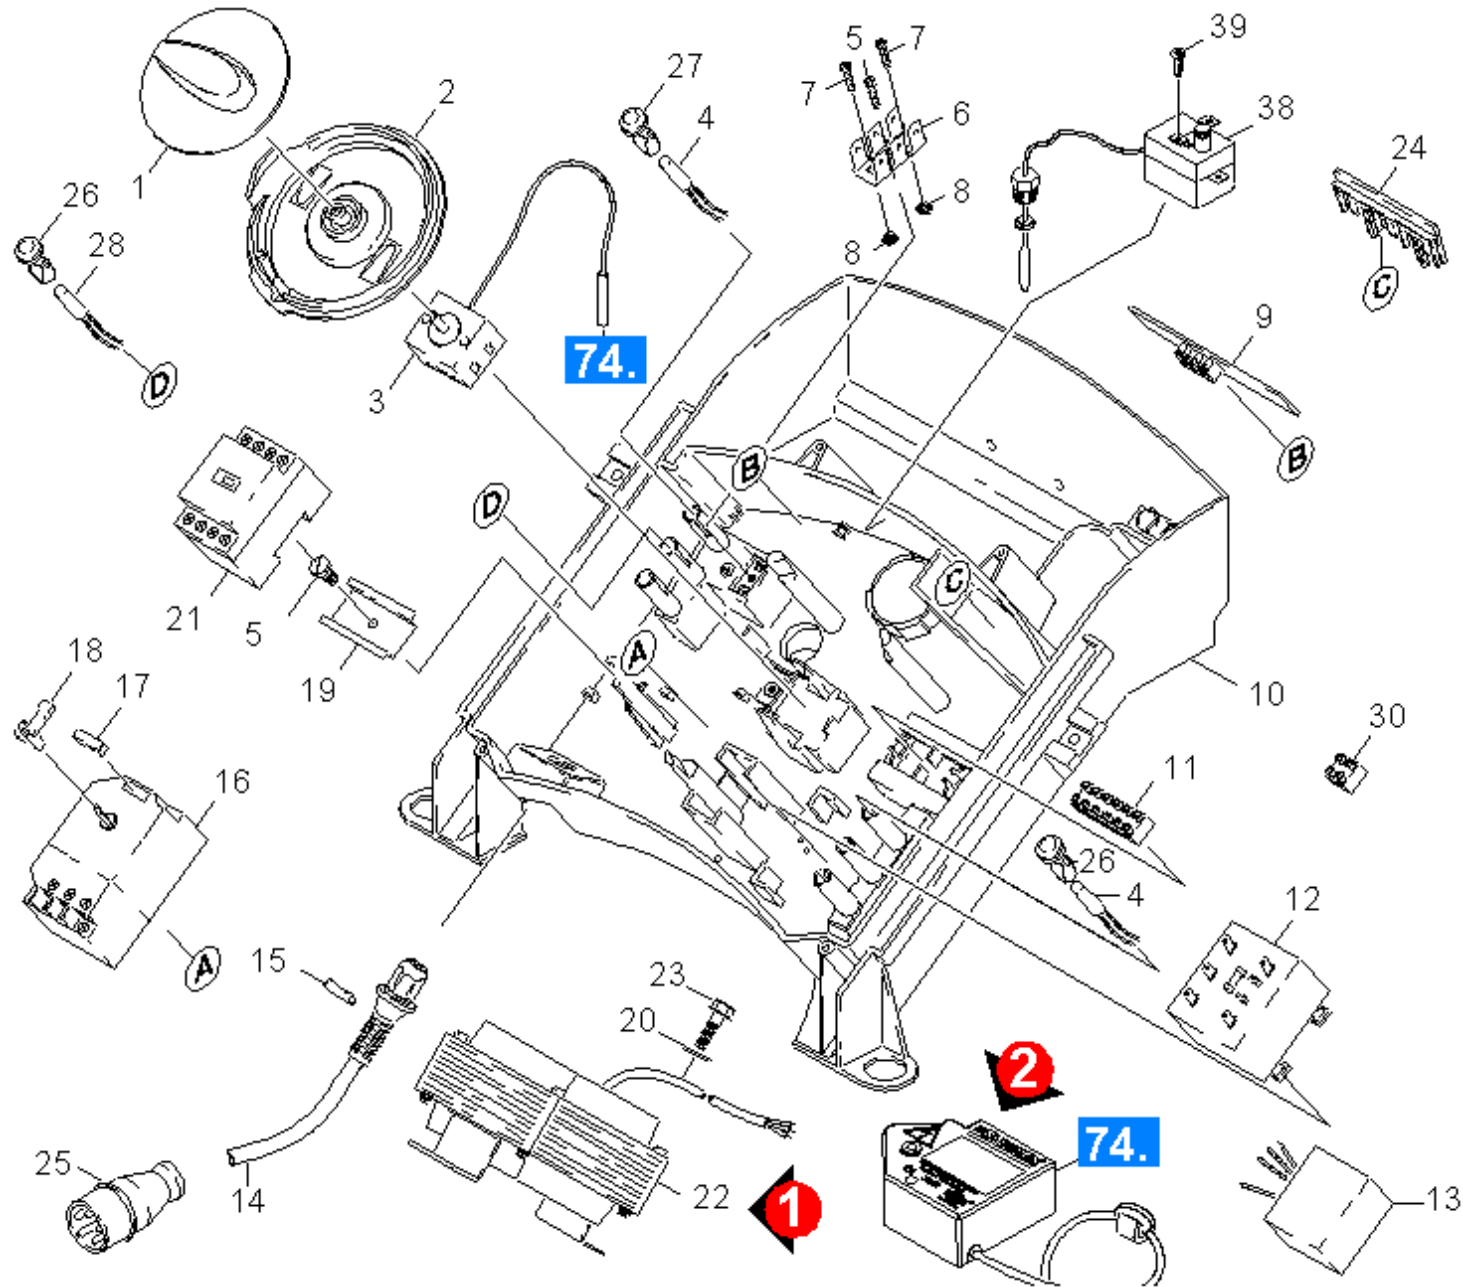

61 Electric control box

Professional \ High pressure cleaner hotwater \ Electric motor \ HDS 698 C ECO *EU \ Spare parts list HDS 698 C ECO \ Electric control box \ Electric control box

61 Electric control box

Professional \ High pressure cleaner hotwater \ Electric motor \ HDS 698 C ECO *EU \ Spare parts list HDS 698 C ECO \ Electric control box \ Electric control box

KÄRCHER

POS	Article no.	Description	Quantity	Unit	Foot note text
1	5.321-577.0	Handle	1	PC	
2	5.115-798.0	Washer	1	PC	
3	2.882-574.0	Conversion kit thermostat	1	PC	
4	4.651-026.0	Pilot lamp only for replacement	5	PC	
5	7.303-106.0	Screw 4x12 -10.9-R2R (IN6RD)	2	PC	
6	6.641-270.0	Plug	1	PC	
7	6.303-317.0	Screw M4x10-St-A2G	2	PC	
8	7.311-001.0	Hexagon nut M4 -6-A2E ISO 4032	2	PC	
9	4.633-058.0	Pulse generator only for replacement	1	PC	
10	5.801-146.0	Mounting plate	1	PC	
11	6.643-249.0	Strip terminal	1	ZST	
12	4.622-018.0	Control transformer -nur für Ersatz-	1	PC	
	Item text1: /1.173-602.0 / -610.0 / -622.0				
12	6.622-241.0	Control transformer 400V	1	PC	
	Item text1: / 1.173-601.0 / -603.0 /-613.0 /-621.0				
13	4.828-007.0	Anti-interference filter complete	1	PC	
14	6.647-250.0	Cable with rubber bushing	1	PC	
15	6.343-170.0	Retaining clip	1	PC	
16	6.631-190.0	Motor protecting switch	1	PC	
17	6.630-049.0	Cap	1	PC	
18	5.481-257.0	Lever	1	PC	
19	5.802-261.0	Mounting part	1	PC	
20	7.312-264.0	Washer 5-100HV-A3E ISO 7094	1	PC	VERSION 1
21	6.632-310.0	Contactactor LC1-K0910 B7SV84	1	PC	
	Item text1: / 1.173-601.0 / -603.0 /-613.0 /-621.0				
21	6.632-356.0	Contactactor LC1-D18 B7	1	PC	
	Item text1: /1.173-602.0 / -610.0 / -622.0				
22	2.883-791.0	Spare parts set ignition transformer	1	PC	VERSION 1
	Item text1: /1.173-601.0 / -603.0 /-613.0 /-621.0				
22	4.622-033.0	Ignition transformer only for replacemen	1	PC	VERSION 1
	Item text1: /1.173-602.0 / -622.0				
22	6.622-167.0	Ignition transformer 230V	1	PC	VERSION 1
	Item text1: 1.173-610.0