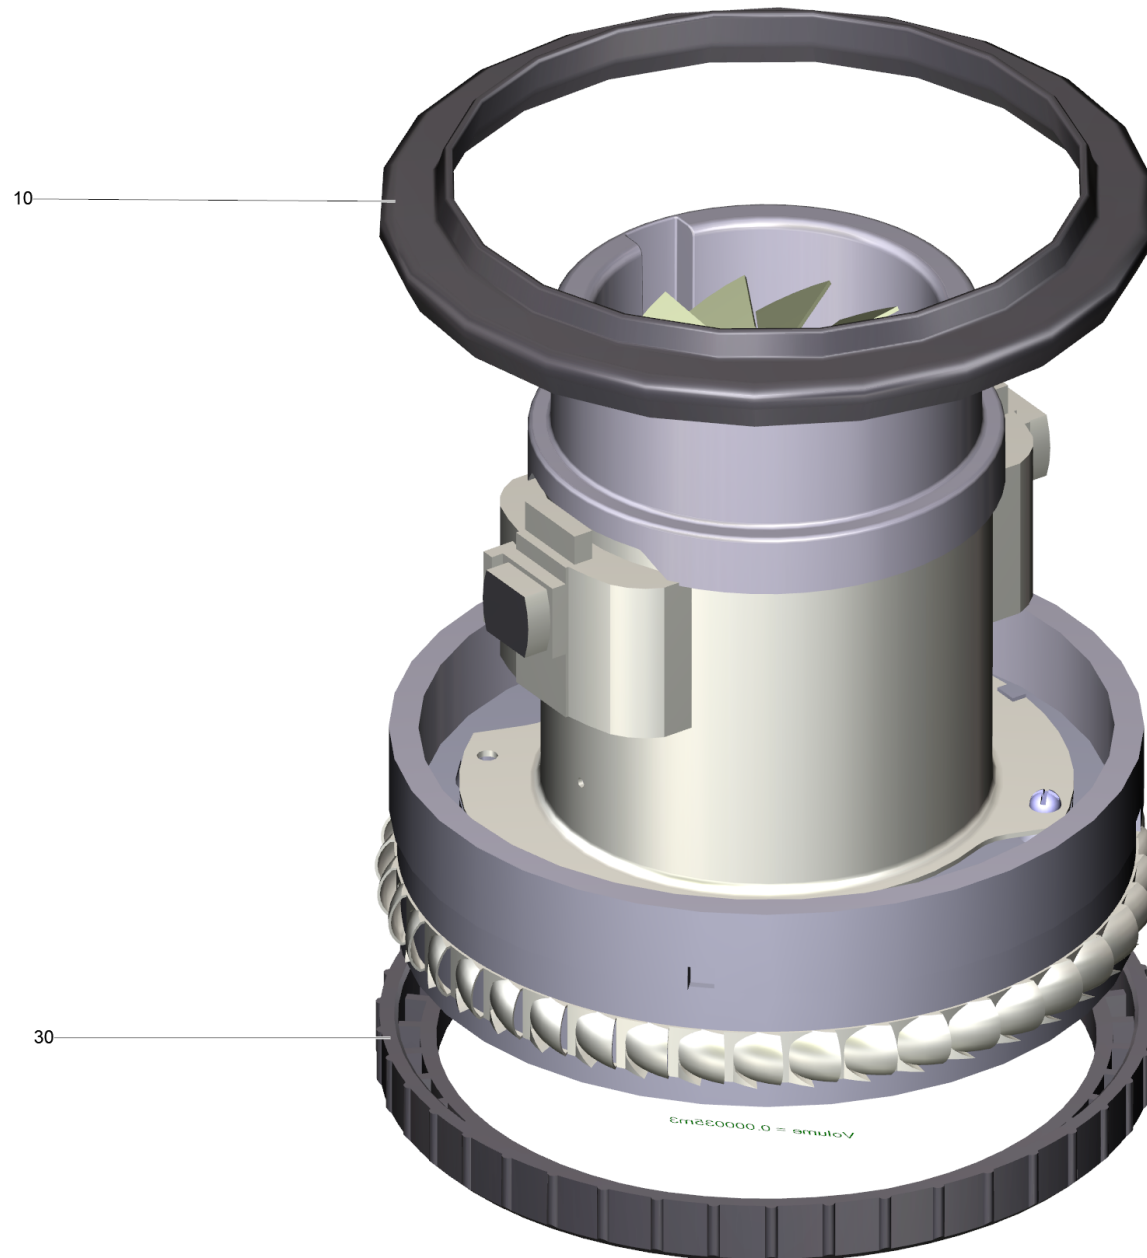

## 25 Suction blower complete (9.755-430.0)

Professional \ Vacuum cleaner \ Wet-/dry vacuum cleaner \ NT 90/2 Me Classic \*EU \ Spare parts list NT 90/2 Me Classic \*EU \ Vacuum motor \ Suction blower complete

POS	Article no.	Description	Quantity	Unit
10	9.770-624.0	Engine support above	1	PC
30	9.770-625.0	Engine support bottom	1	PC
40	9.771-168.0	Carbon brush for replacement	2	PC