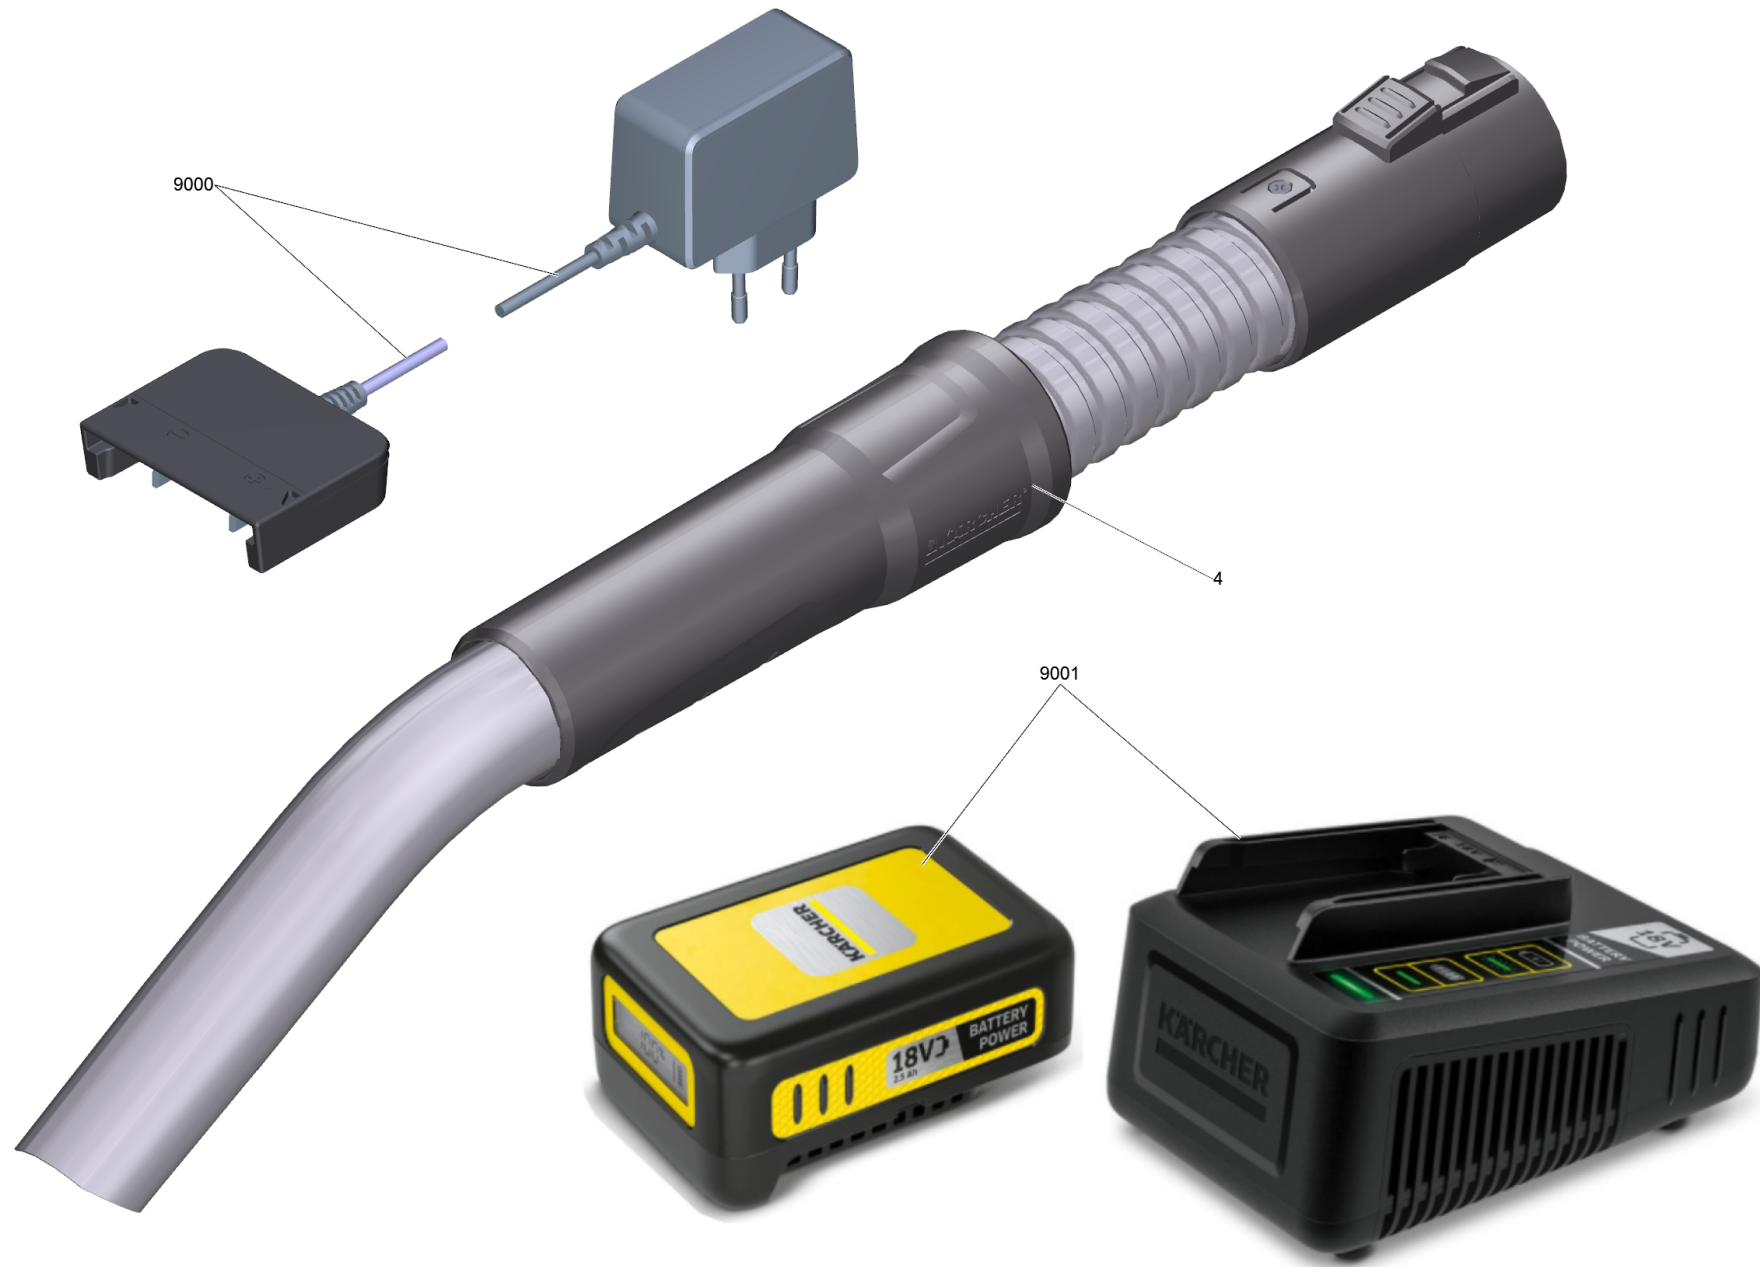

# AD 2 Battery Set \*EU (1.348-301.0)

Home and Garden \ Vacuum cleaner \ Dry vacuum cleaner \ AD 2 Battery Set \*EU

## AD 2 Battery Set \*EU (1.348-301.0)

Home and Garden \ Vacuum cleaner \ Dry vacuum cleaner \ AD 2 Battery Set \*EU

**KÄRCHER**

POS	Article no.	Description	Quantity	Unit
4	4.440-046.0	Suction hose complete DN35	1	PC
41	4.075-000.0	Motor bracket for replacement	1	PC
43	4.348-003.0	Cover complete for replacement AD 2 Battery	1	PC
44	5.075-001.0	Closure	2	PC
53	9.037-946.0	Filter frame	1	PC
70	9.086-221.0	Screw ATF 4.1x22	5	PC
86	6.630-087.0	Switch	1	PC
90	6.415-953.0	Flat-pleated filter AD	1	PC
100	4.624-432.3	Blower motor complete for replacement 18V/230W	1	PC
150	4.440-079.0	Tank complete lacquered	1	PC
152	4.071-263.0	Spare parts set pushbutton	1	PC
153	4.071-676.0	Spare parts set valve	1	PC
160	4.440-074.0	Retainer filter complete	1	PC
161	4.440-074.0	Retainer filter complete	1	PC
201	4.051-367.0	Contact carrier ejector	1	PC
204	4.053-008.0	Set releasing device accumulator	1	PC
9000	6.445-050.3	Plug-in charger packaged 18/5 *EU	1	PC
9001	2.445-062.0	Starter kit Battery Power 18/25 *EU	1	PC