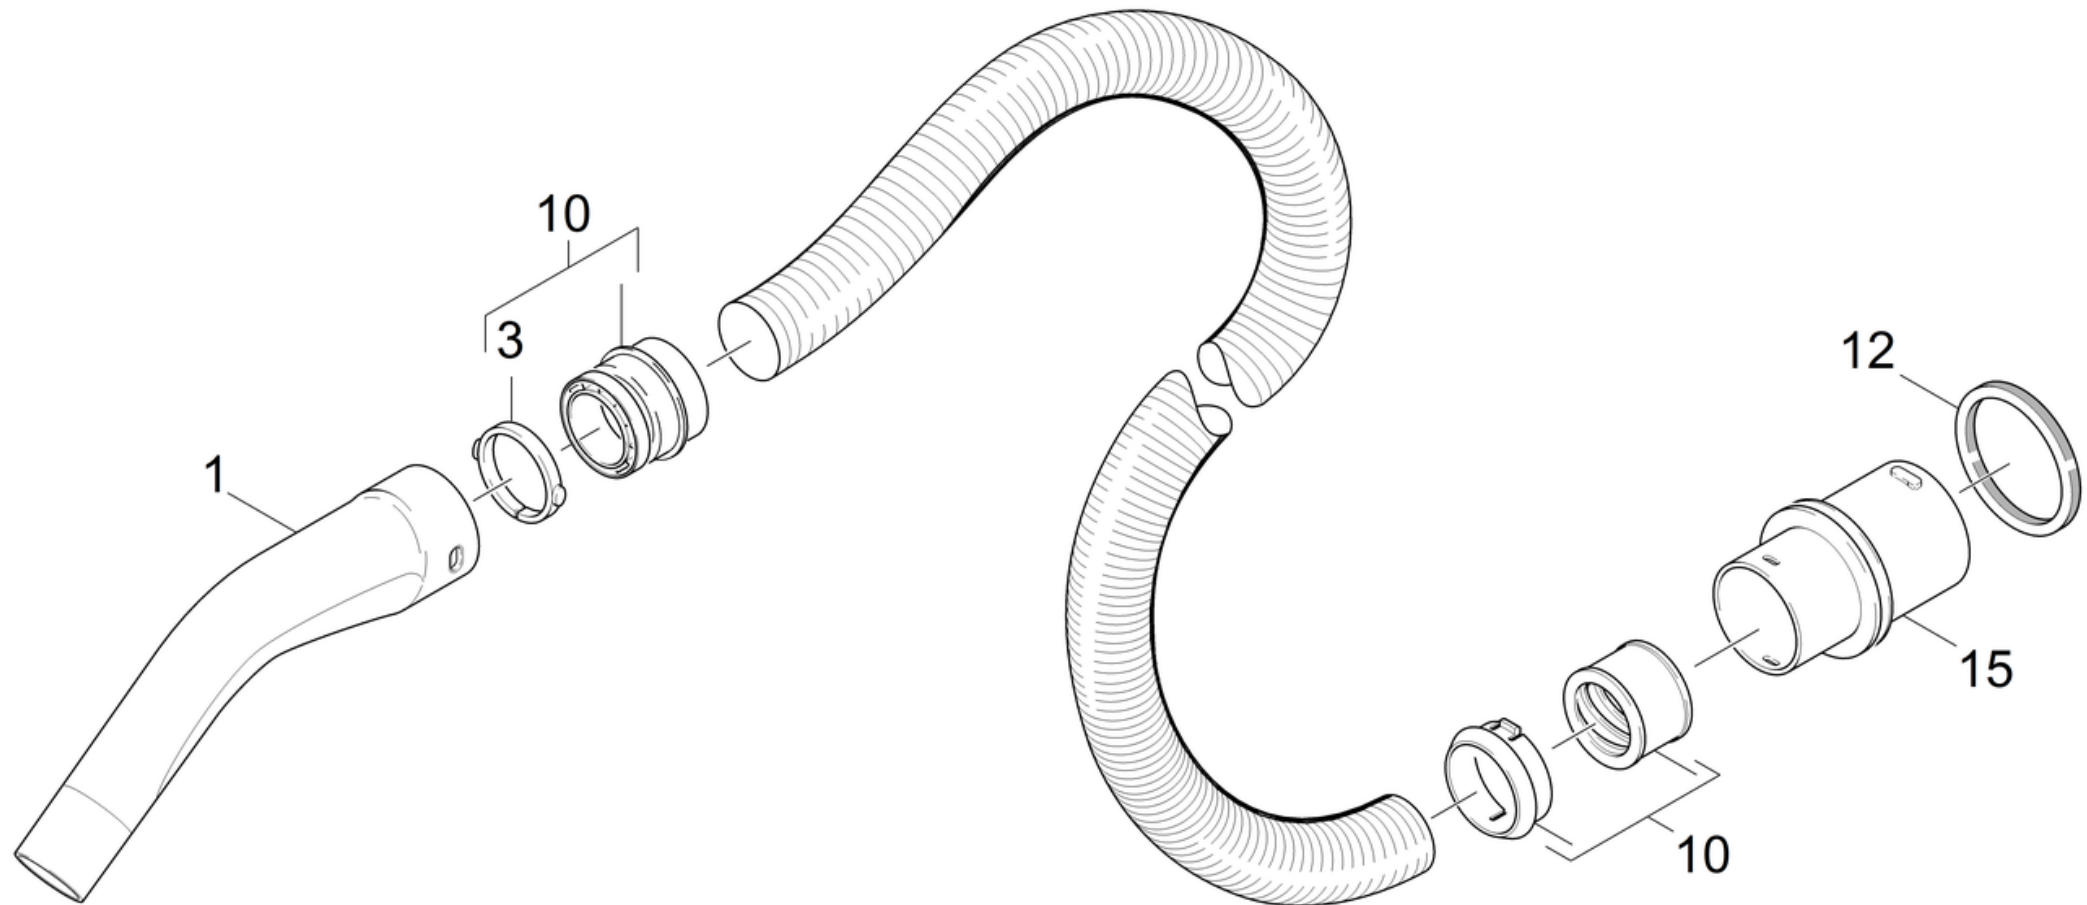

5 Suction hose C DN35 (4.440-626.0)

Professional \ Vacuum cleaner \ Wet-/dry vacuum cleaner \ NT 35/1 Ap *EU \ Accessories \ Accessories \ Suction hose C DN35

5 Suction hose C DN35 (4.440-626.0)

Professional \ Vacuum cleaner \ Wet-/dry vacuum cleaner \ NT 35/1 Ap *EU \ Accessories \ Accessories \ Suction hose C DN35

KÄRCHER

POS	Article no.	Description	Quantity	Unit
1	5.031-718.0	Elbow	1.000	ST
15	5.443-464.0	Hosebarb	1.000	ST
12	6.273-009.0	Joint ring EPDM	1.000	ST
10	2.639-690.0	Repair set	1.000	ST
3	5.031-703.0	Tension ring C35	1.000	ST