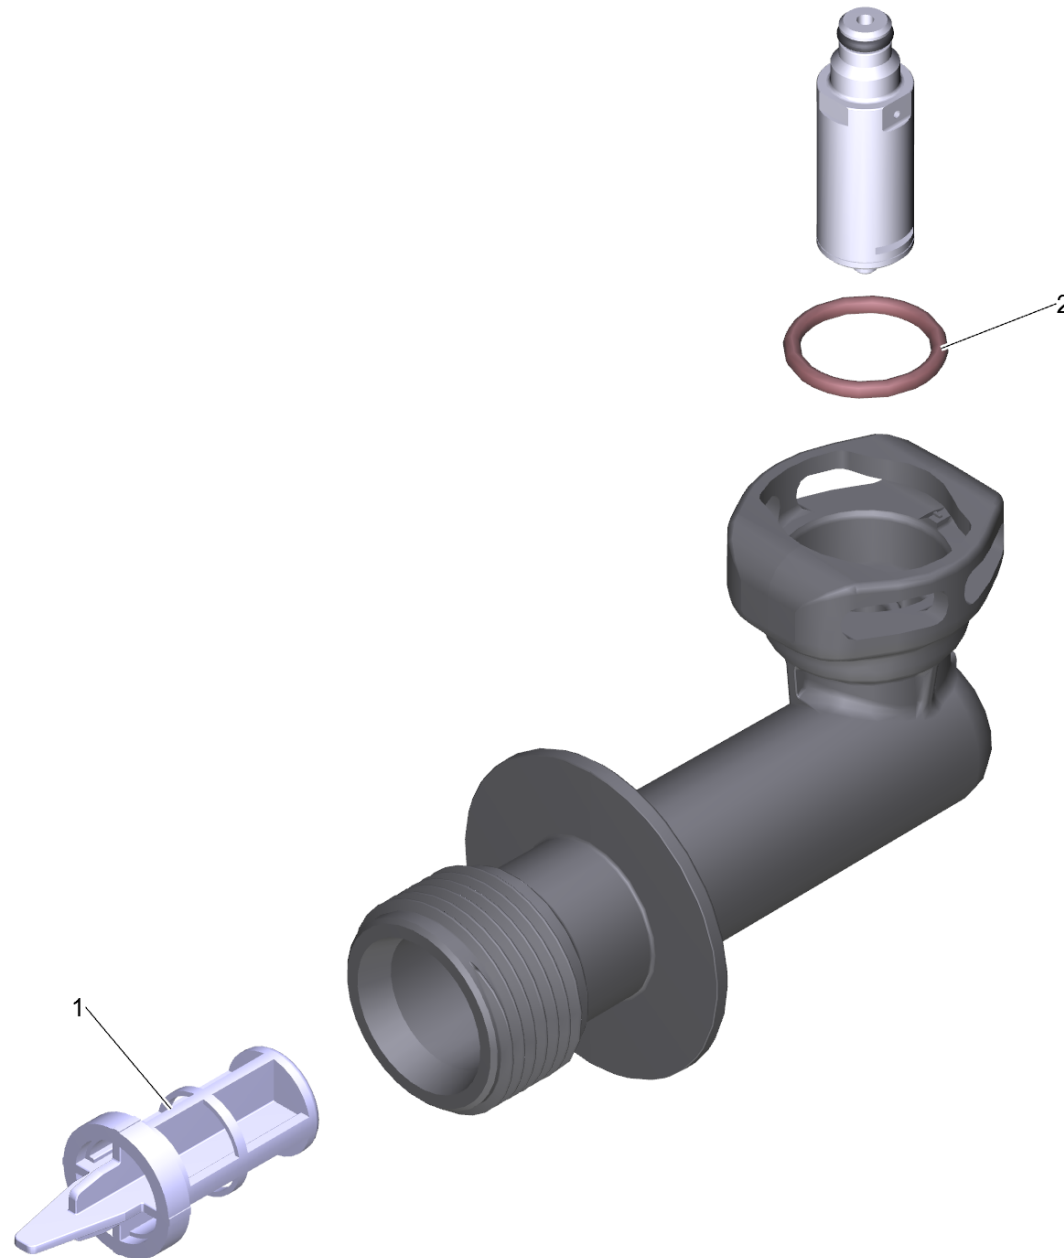

901 Suction cover for replacement with SV5 (4.063-913.0)

Home and Garden \ High pressure cleaner cold water \ Electric motor \ K 2 \ K 2 Compact Car Home & Pipe *EU \ Spare parts list K2 Compact Car Home&Pip \ Pump set RV upr. K2 *EU (0,75kW) QC/S \ Suction cover for replacem:

KÄRCHER

POS	Article no.	Description	Quantity	Unit
1	5.731-004.0	Fine filter short (2015/17)	1.000	ST
2	6.362-427.0	O-Ring seal 15,0x2,0	1.000	ST