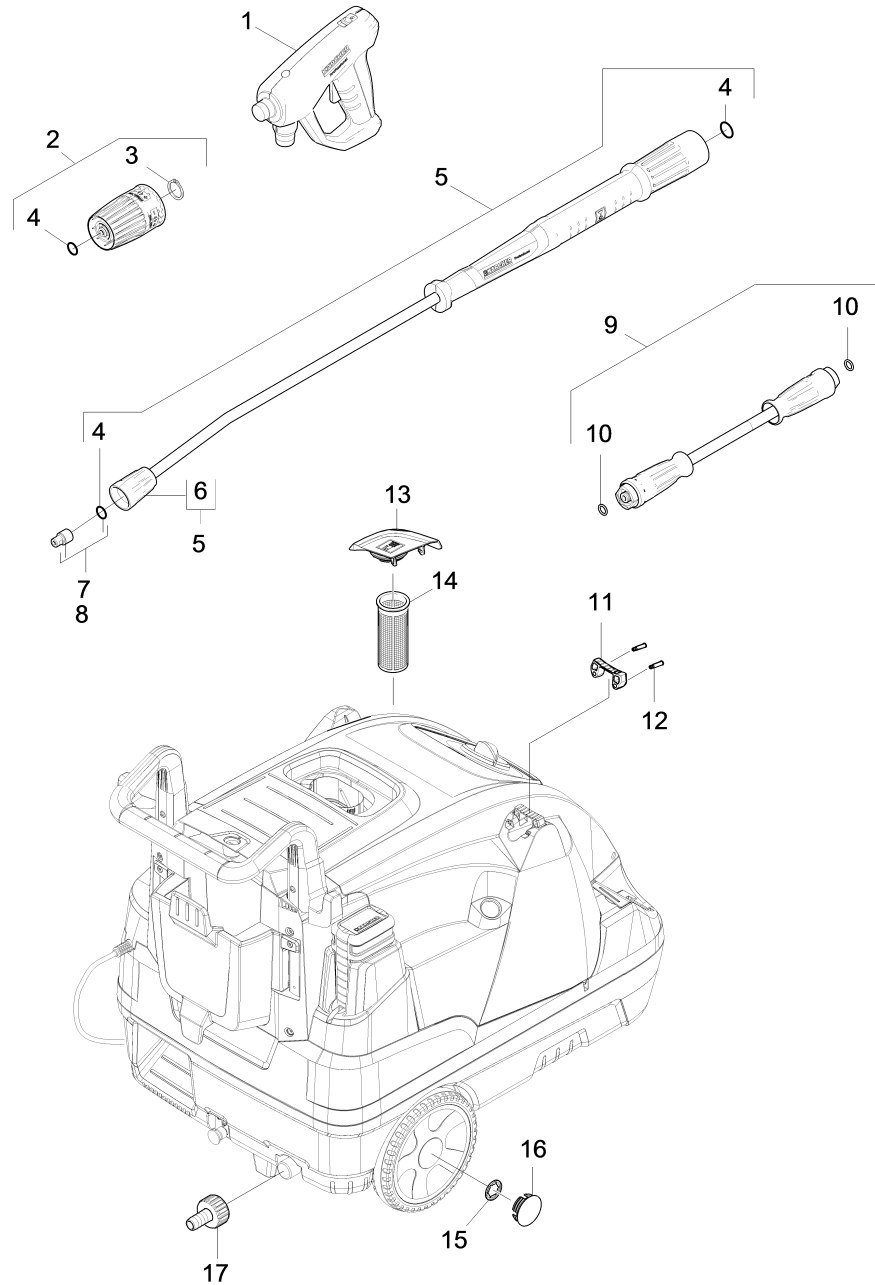

1030 Short spare parts list

Professional \ High pressure cleaner hotwater \ Electric motor \ HDS 8/18-4 C *EU-II \ Short spare parts list

1030 Short spare parts list

Professional \ High pressure cleaner hotwater \ Electric motor \ HDS 8/18-4 C *EU-II \ Short spare parts list

KÄRCHER

POS	Article no.	Description	Quantity	Unit
1	4.118-005.0	EASY!Force Advanced	1.000	ST
2	4.118-009.0	Rotary controller TR 700L	1.000	ST
3	7.343-069.0	Locking ring 25x1,2-1.4122 DIN 471	1.000	ST
4	2.880-001.0	Spare part set seals TR	3.000	ST
5	4.112-000.0	Jet pipe TR 1050 mm	1.000	ST
6	4.112-011.0	Protection part TR only for replacement	1.000	ST
7	2.113-008.0	Power nozzle TR 25043	1.000	ST
8	2.114-002.0	Steam nozzle TR 40050	1.000	ST
9	6.110-035.0	Hose assembly TR rotatable DN6 25MPa 10m	1.000	ST
10	2.880-154.0	O-Ring kit	1.000	ST
11	5.424-162.0	Fixing jet pipe	1.000	ST
12	5.314-143.0	Pin fixing jet pipe	2.000	ST
13	4.064-021.0	Cover fuel complete	1.000	ST
14	5.731-039.0	Filter	1.000	ST
15	6.343-162.0	Lock washer -25	2.000	ST
16	2.889-086.0	Set wheel cap	2.000	ST
17	2.640-492.0	Set water connection 1 "	1.000	ST