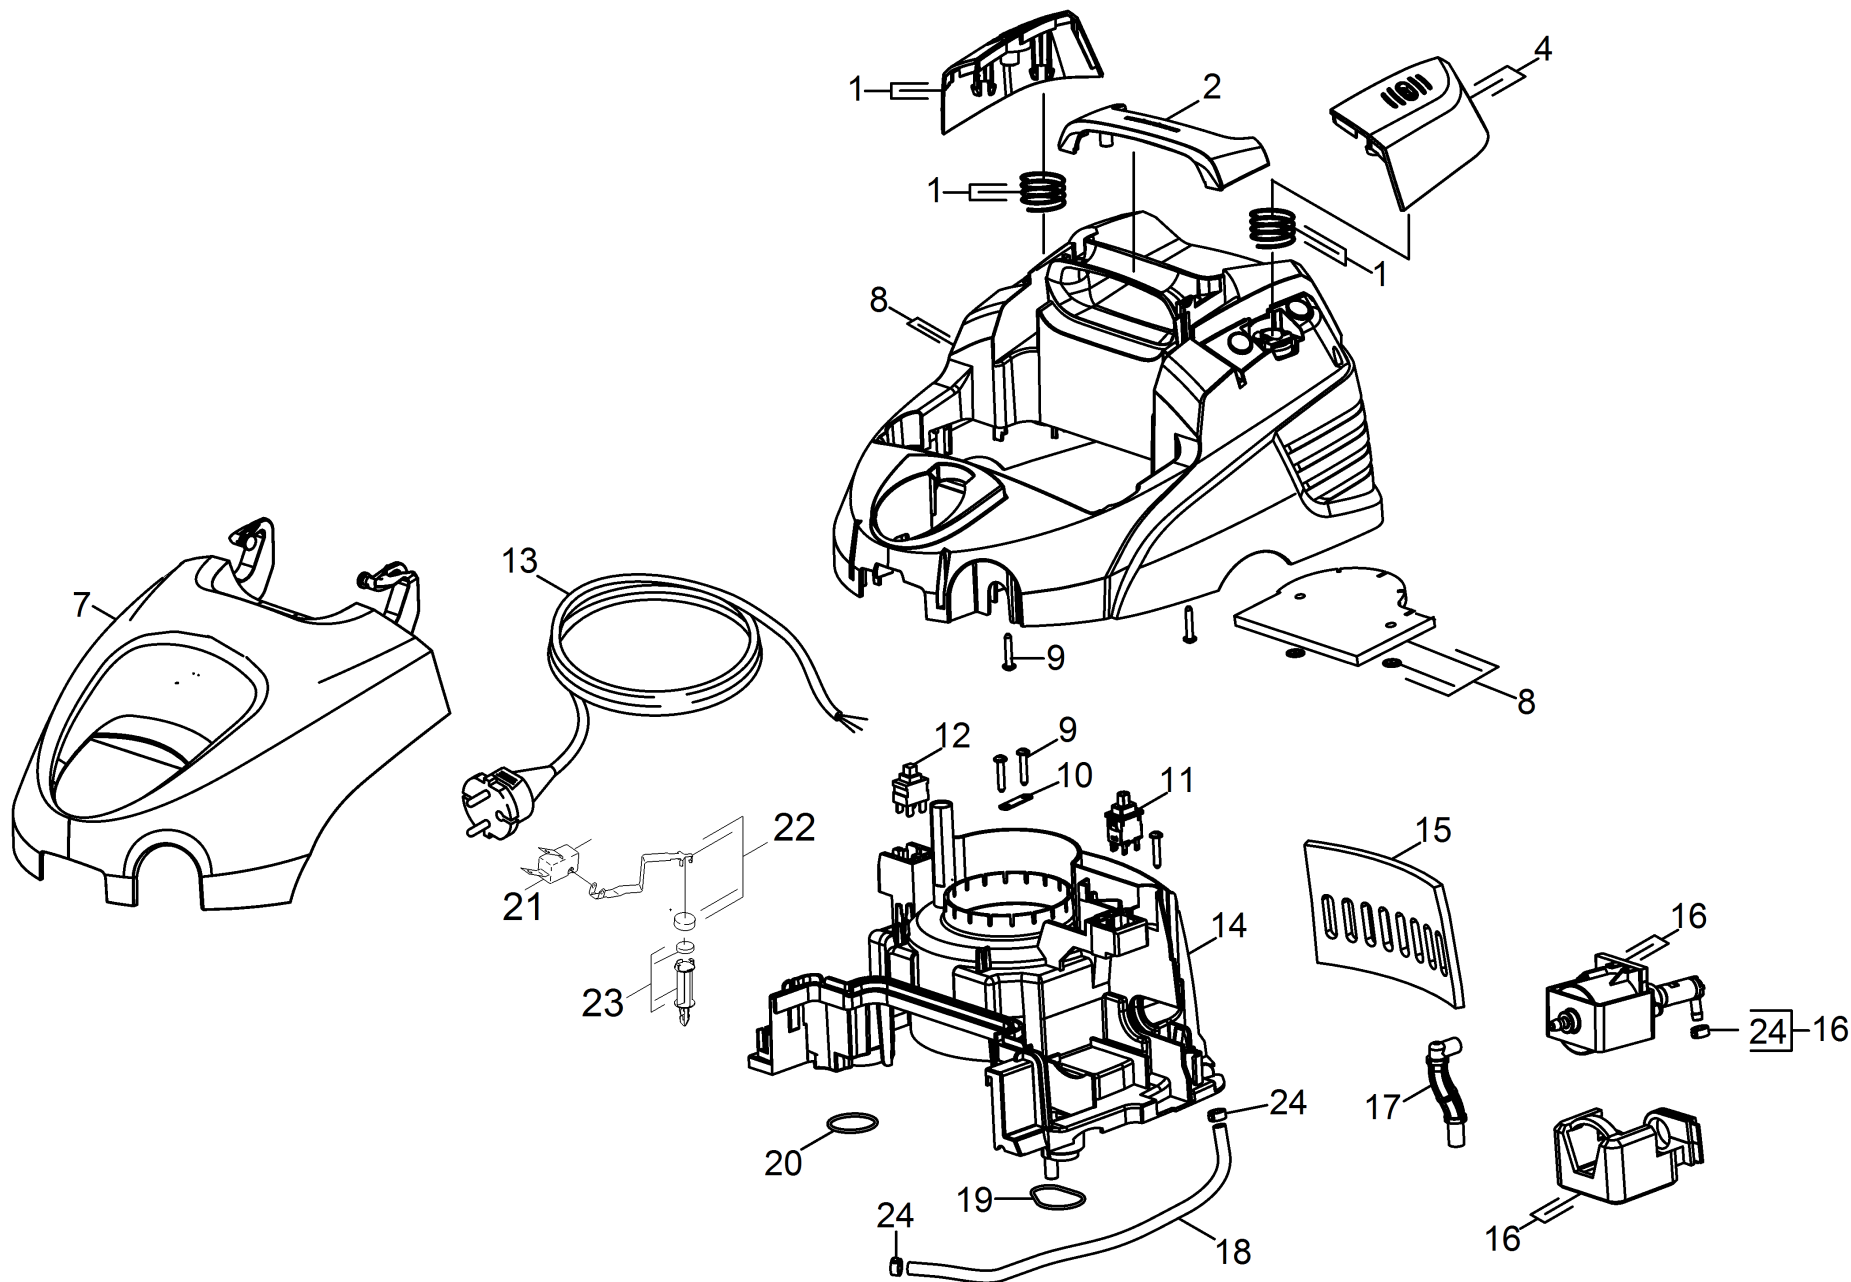

10 Cover

Home and Garden \ Spray extraction \ SE 2 Car *EU \ Cover

10 Cover

Home and Garden \ Spray extraction \ SE 2 Car *EU \ Cover

KÄRCHER

POS	Article no.	Description	Quantity	Unit	Foot note text
4	9.001-810.0	Button grey	1	PC	
1	9.001-812.0	Button grey On-Off	1	PC	
13	9.084-283.0	Cable 5,5m *EU	1	PC	
10	6.903-241.0	Clamp clip	1	PC	
8	9.001-805.0	Cover black	1	PC	
7	4.069-056.0	Filter cover for replacement	1	PC	VERSION 2
15	9.439-534.0	Filter sponge	1	PC	
2	9.411-958.0	Handhold cover SE 5100/6100	1	PC	
23	9.002-478.0	Holder magnet complete 20x5	1	PC	
24	6.389-882.0	Hose clip 8,5-10,0	2	PC	
14	9.411-404.0	Housing turbine SE 5.100-6.100	1	PC	
22	6.959-229.0	Lever and magnet	1	PC	
21	6.959-228.0	Micro switch	1	PC	
9	6.303-150.0	Screw 4,2x 22	7	PC	
20	9.439-075.0	Seal	1	PC	
19	6.273-070.0	Seal string cellular rubber 4	1	m	
16	9.001-817.0	Set pump	1	PC	
18	7.777-999.0	Stockpiling discontinued	1	PC	
17	9.439-073.0	Suction pipe	1	PC	
12	6.630-437.0	Switch on/off	1	PC	
11	9.477-021.0	Switch with LED	1	PC	