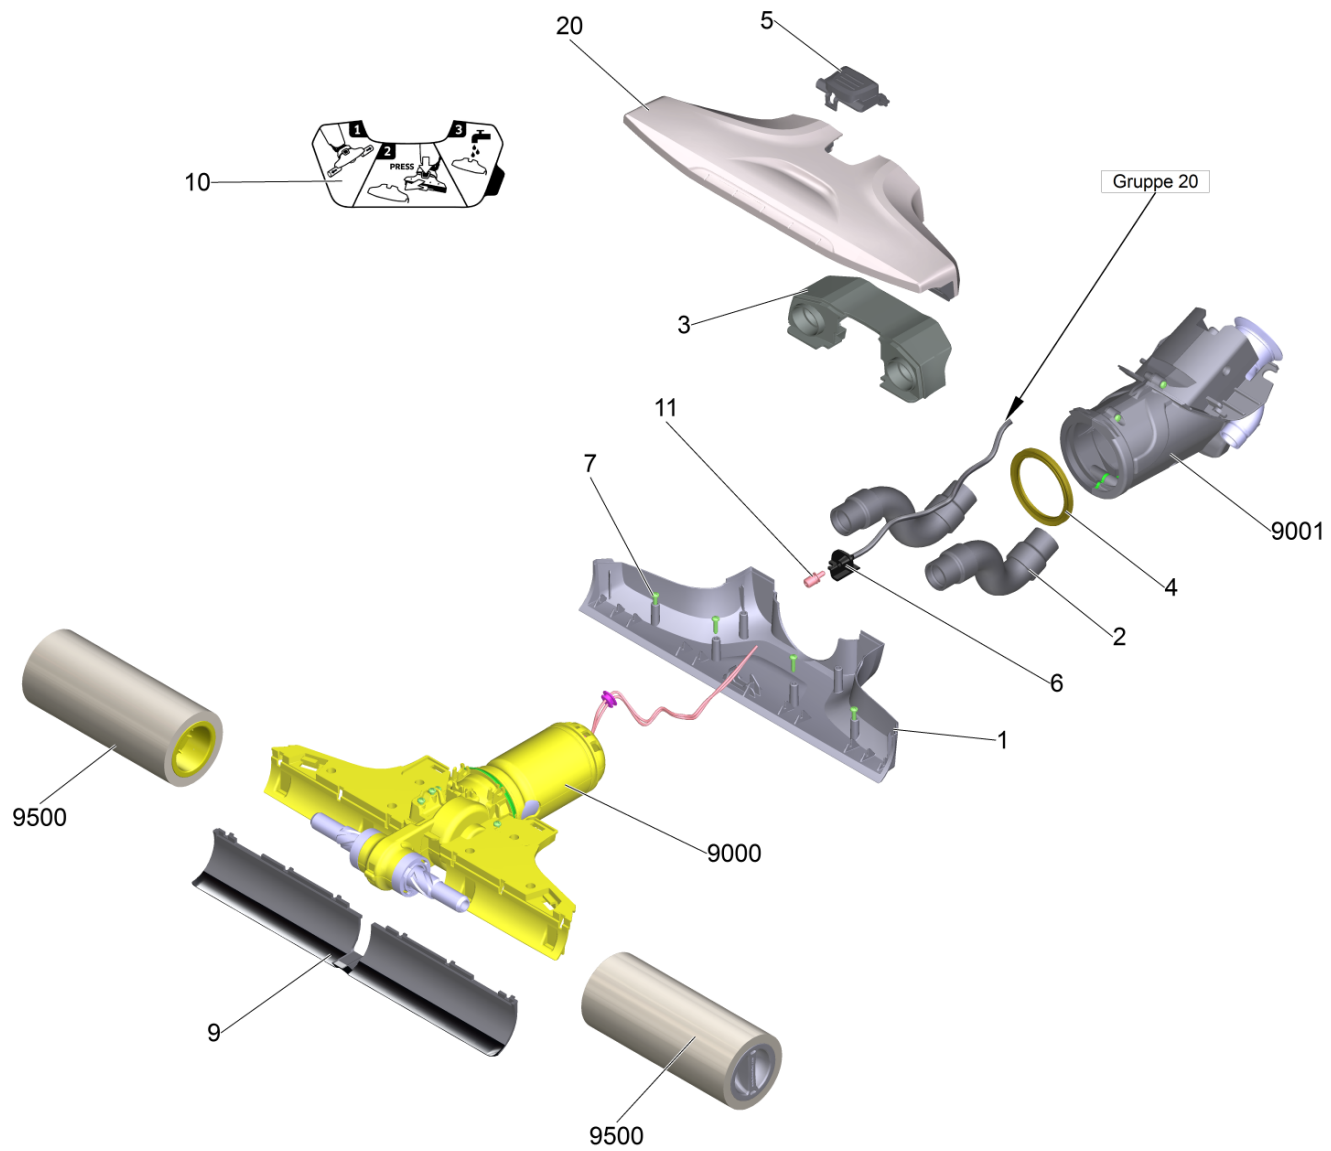

10 Power brush complete white alt

Home and Garden \ Hard surfaces cleaner \ FC 5 (white) *EU \ Power brush complete white alt

10 Power brush complete white alt

Home and Garden \ Hard surfaces cleaner \ FC 5 (white) *EU \ Power brush complete white alt

KÄRCHER

POS	Article no.	Description	Quantity	Unit	Remark
1	5.055-461.0	Covering cap power brush grey	1.000	ST	
2	6.901-002.0	Suction hose complete	2.000	ST	
3	5.055-473.0	Covering cap hose connection grey	1.000	ST	
5	5.055-431.0	Locking part suction nozzle black	1.000	ST	
6	5.055-432.0	Hose connection	1.000	ST	
7	6.633-012.0	Oval head screw 3x12	10.000	ST	
9	5.055-410.0	Sweep edge	1.000	ST	
10	5.397-816.3	Label vacuum channel packaged FC 5	1.000	ST	
11	5.055-506.0	Hose stem	1.000	ST	
20	2.055-020.0	Accessories vacuum channel white FC5	1.000	ST	
9000	4.055-214.0	Housing transmission reduction gelb/yellow	1.000	ST	Version 2
9000	4.055-102.0	Housing transmission yellow f.E.	1.000	ST	Version 1
9001	4.055-059.0	Joint housing grey for replacement	1.000	ST	
9500	2.055-022.0	Wooden rollers set	1.000	ST	
9500	2.055-021.0	Stone rollers set two parts	1.000	ST	
9500	2.055-007.0	Set of rollers grey set grau	1.000	ST	
9500	2.055-006.0	Set of rollers yellow set gelb	1.000	ST	