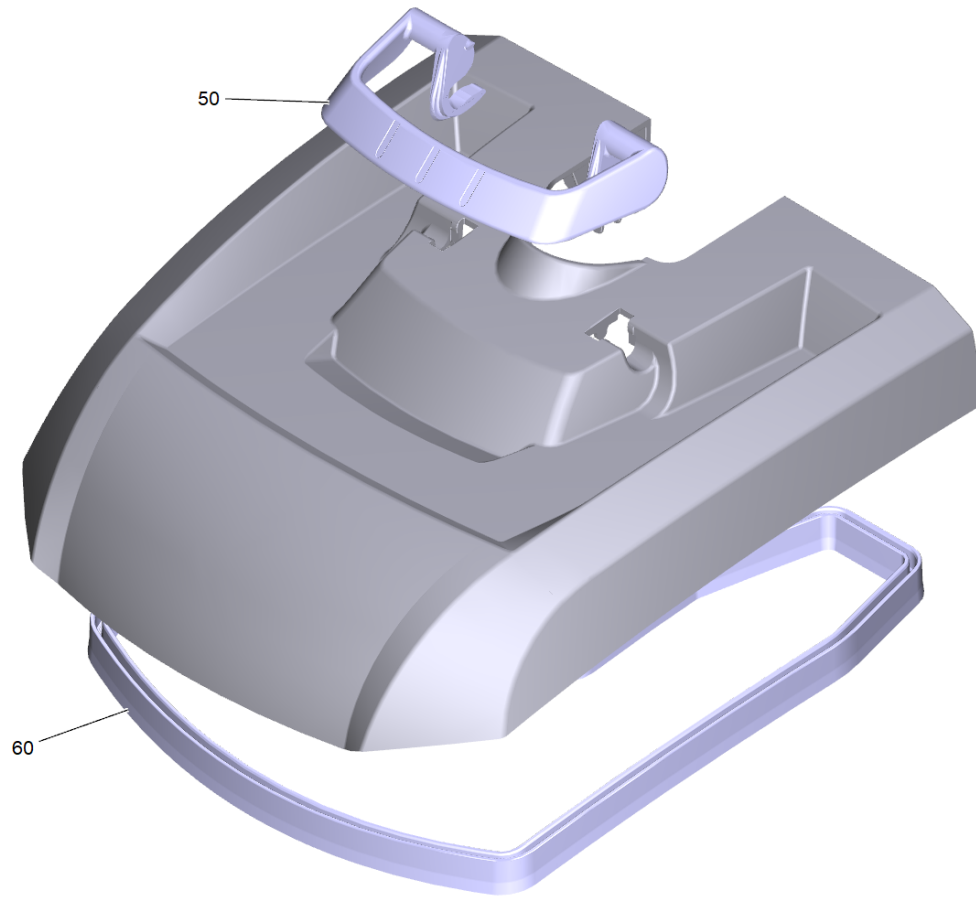

40 Cover waste water tank replacement (4.037-000.0)

Professional \ Floor cleaner \ Compact \ BD 38/12 C *BR \ BD 38/12 C *EU \ Waste water tank complete \ Cover waste water tank replacement

40 Cover waste water tank replacement (4.037-000.0)

Professional \ Floor cleaner \ Compact \ BD 38/12 C *BR \ BD 38/12 C *EU \ Waste water tank complete \ Cover waste water tank replacement

KÄRCHER

| POS | Article no. | Description | Quantity | Unit | Foot note text |
|------|-------------|-----------------------------------|----------|------|-----------------------|
| 20 | 5.037-297.0 | Float retainer | 1 | PC | VERSION 1 |
| 30 | 4.035-252.0 | Float replacement | 1 | PC | VERSION 1 |
| 40 | 5.050-415.0 | Joint ring | 2 | PC | VERSION 1 |
| 50 | 5.037-299.0 | Closure handhold waste water tank | 1 | PC | |
| 60 | 5.037-527.0 | Seal cover oil resistant | 1 | PC | |
| 70 | 7.303-212.0 | Screw 5x20 -A2-70 (In6Rd) | 4 | PC | |
| 80 | 6.273-037.0 | Seal string cellular rubber 3 | 0,28 | m | TO ORDER AS CUT GOODS |
| 90 | 5.037-421.0 | Cover float cage | 1 | PC | VERSION 1 |
| 9000 | 2.639-292.0 | Conversion kit float | 1 | PC | VERSION 2 |