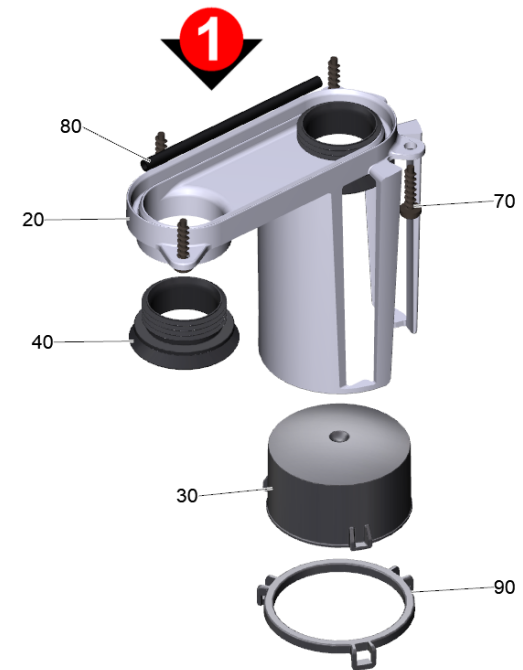

40 Cover waste water tank replacement (4.037-000.0)

Professional \ Floor cleaner \ Compact \ BD 38/12 C *BR \ BD 38/12 C *EU \ Waste water tank complete \ Cover waste water tank replacement

40 Cover waste water tank replacement (4.037-000.0)

Professional \ Floor cleaner \ Compact \ BD 38/12 C *BR \ BD 38/12 C *EU \ Waste water tank complete \ Cover waste water tank replacement

KÄRCHER

| POS | Article no. | Description | Quantity | Unit | Foot note text |
|------|-------------|-----------------------------------|----------|------|-----------------------|
| 20 | 5.037-297.0 | Float retainer | 1 | PC | VERSION 1 |
| 30 | 4.035-252.0 | Float replacement | 1 | PC | VERSION 1 |
| 40 | 5.050-415.0 | Joint ring | 2 | PC | VERSION 1 |
| 50 | 5.037-299.0 | Closure handhold waste water tank | 1 | PC | |
| 60 | 5.037-527.0 | Seal cover oil resistant | 1 | PC | |
| 70 | 7.303-212.0 | Screw 5x20 -A2-70 (In6Rd) | 4 | PC | |
| 80 | 6.273-037.0 | Seal string cellular rubber 3 | 0,28 | m | TO ORDER AS CUT GOODS |
| 90 | 5.037-421.0 | Cover float cage | 1 | PC | VERSION 1 |
| 9000 | 2.639-292.0 | Conversion kit float | 1 | PC | VERSION 2 |