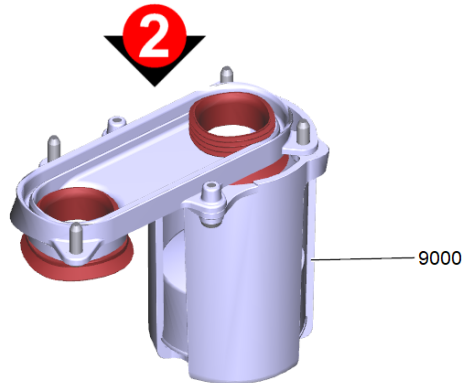

40 Cover waste water tank replacement (4.037-000.0)

Professional \ Floor cleaner \ Compact \ BD 38/12 C *BR \ BD 38/12 C *EU \ Waste water tank complete \ Cover waste water tank replacement

40 Cover waste water tank replacement (4.037-000.0)

Professional \ Floor cleaner \ Compact \ BD 38/12 C *BR \ BD 38/12 C *EU \ Waste water tank complete \ Cover waste water tank replacement

KÄRCHER

| POS | Article no. | Description | Quantity | Unit | Foot note text |
|------|-------------|-----------------------------------|----------|------|-----------------------|
| 20 | 5.037-297.0 | Float retainer | 1 | PC | VERSION 1 |
| 30 | 4.035-252.0 | Float replacement | 1 | PC | VERSION 1 |
| 40 | 5.050-415.0 | Joint ring | 2 | PC | VERSION 1 |
| 50 | 5.037-299.0 | Closure handhold waste water tank | 1 | PC | |
| 60 | 5.037-527.0 | Seal cover oil resistant | 1 | PC | |
| 70 | 7.303-212.0 | Screw 5x20 -A2-70 (In6Rd) | 4 | PC | |
| 80 | 6.273-037.0 | Seal string cellular rubber 3 | 0,28 | m | TO ORDER AS CUT GOODS |
| 90 | 5.037-421.0 | Cover float cage | 1 | PC | VERSION 1 |
| 9000 | 2.639-292.0 | Conversion kit float | 1 | PC | VERSION 2 |