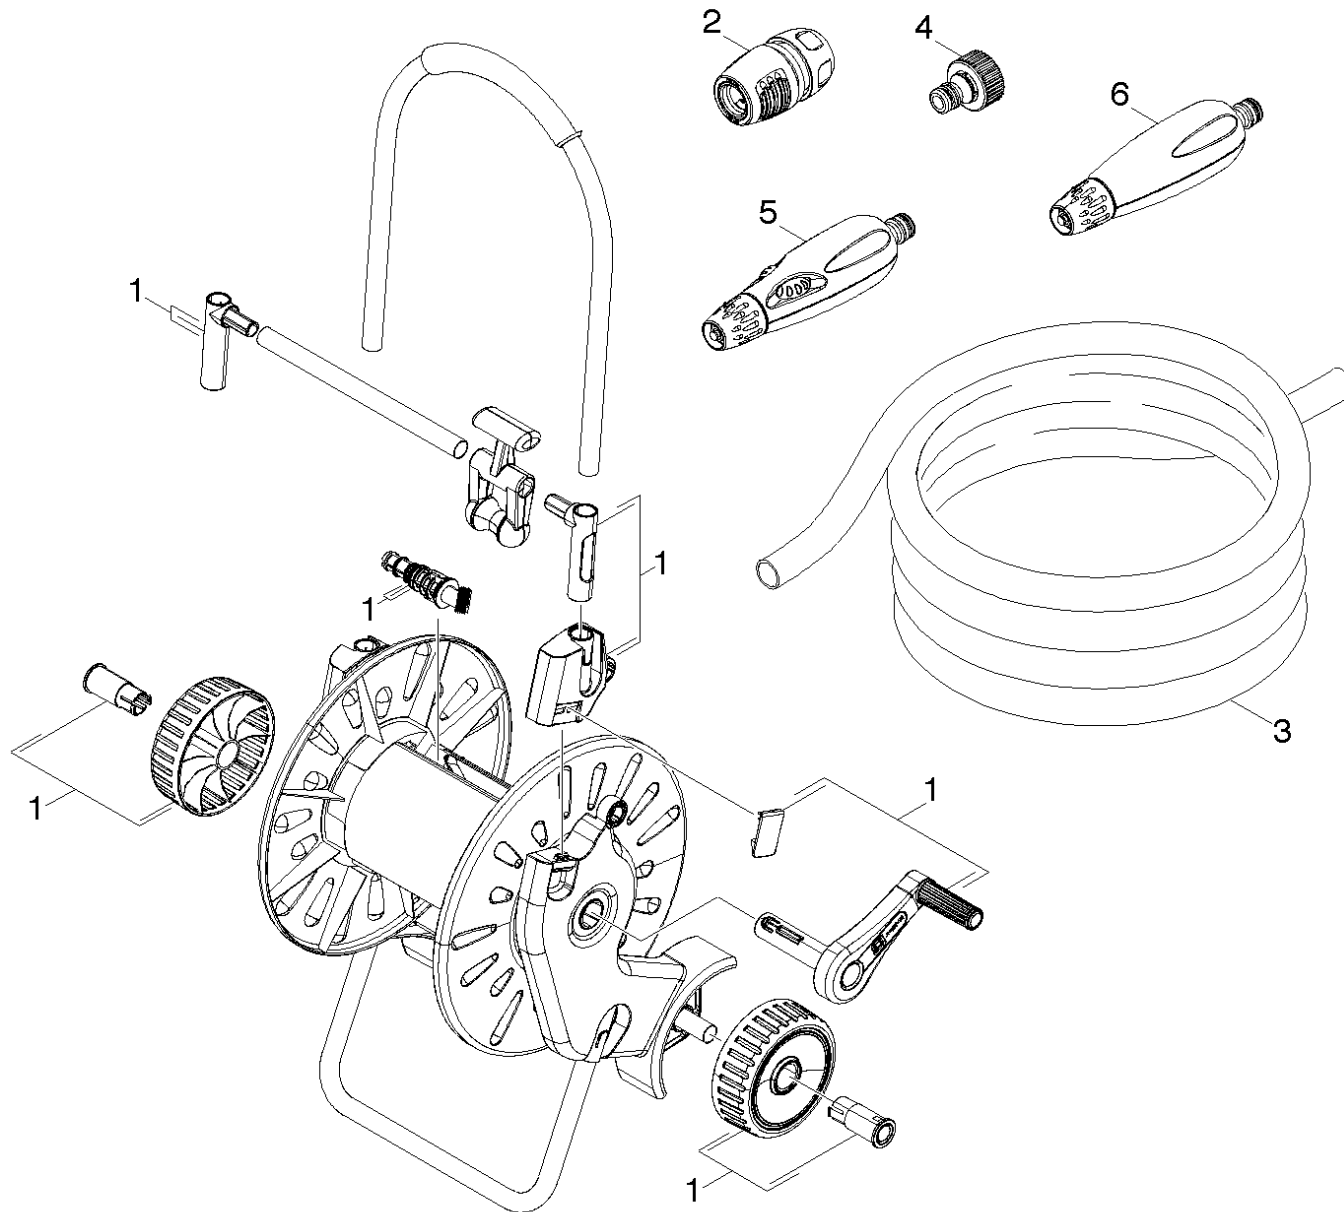

# 10 Hose trolley

Home and Garden \ Watering systems \ Hose trolley HT 60 \ Spare parts list HT60 \ Hose trolley

## 10 Hose trolley

Home and Garden \ Watering systems \ Hose trolley HT 60 \ Spare parts list HT60 \ Hose trolley

POS	Article no.	Description	Quantity	Unit	Remark
1	6.645-388.0	Spare part set HT60	1.000	ST	
2	2.645-194.0	Hose coupling middle Aqua Universal	1.000	ST	aquastop
2	2.645-193.0	Hose coupling middle Universal	1.000	ST	
3	2.645-319.0	Hose Performance Plus 1/2" -50m	1.000	ST	1/2" - 50m
3	2.645-318.0	Hose Performance Plus 1/2" -20m	1.000	ST	5/8" - 25m
3	2.645-318.0	Hose Performance Plus 1/2" -20m	1.000	ST	1/2" - 20m
4	6.465-031.0	Connection 3/4	1.000	ST	
5	2.645-267.0	Regulation Nozzle	1.000	ST	
6	2.645-264.0	Nozzle	1.000	ST	