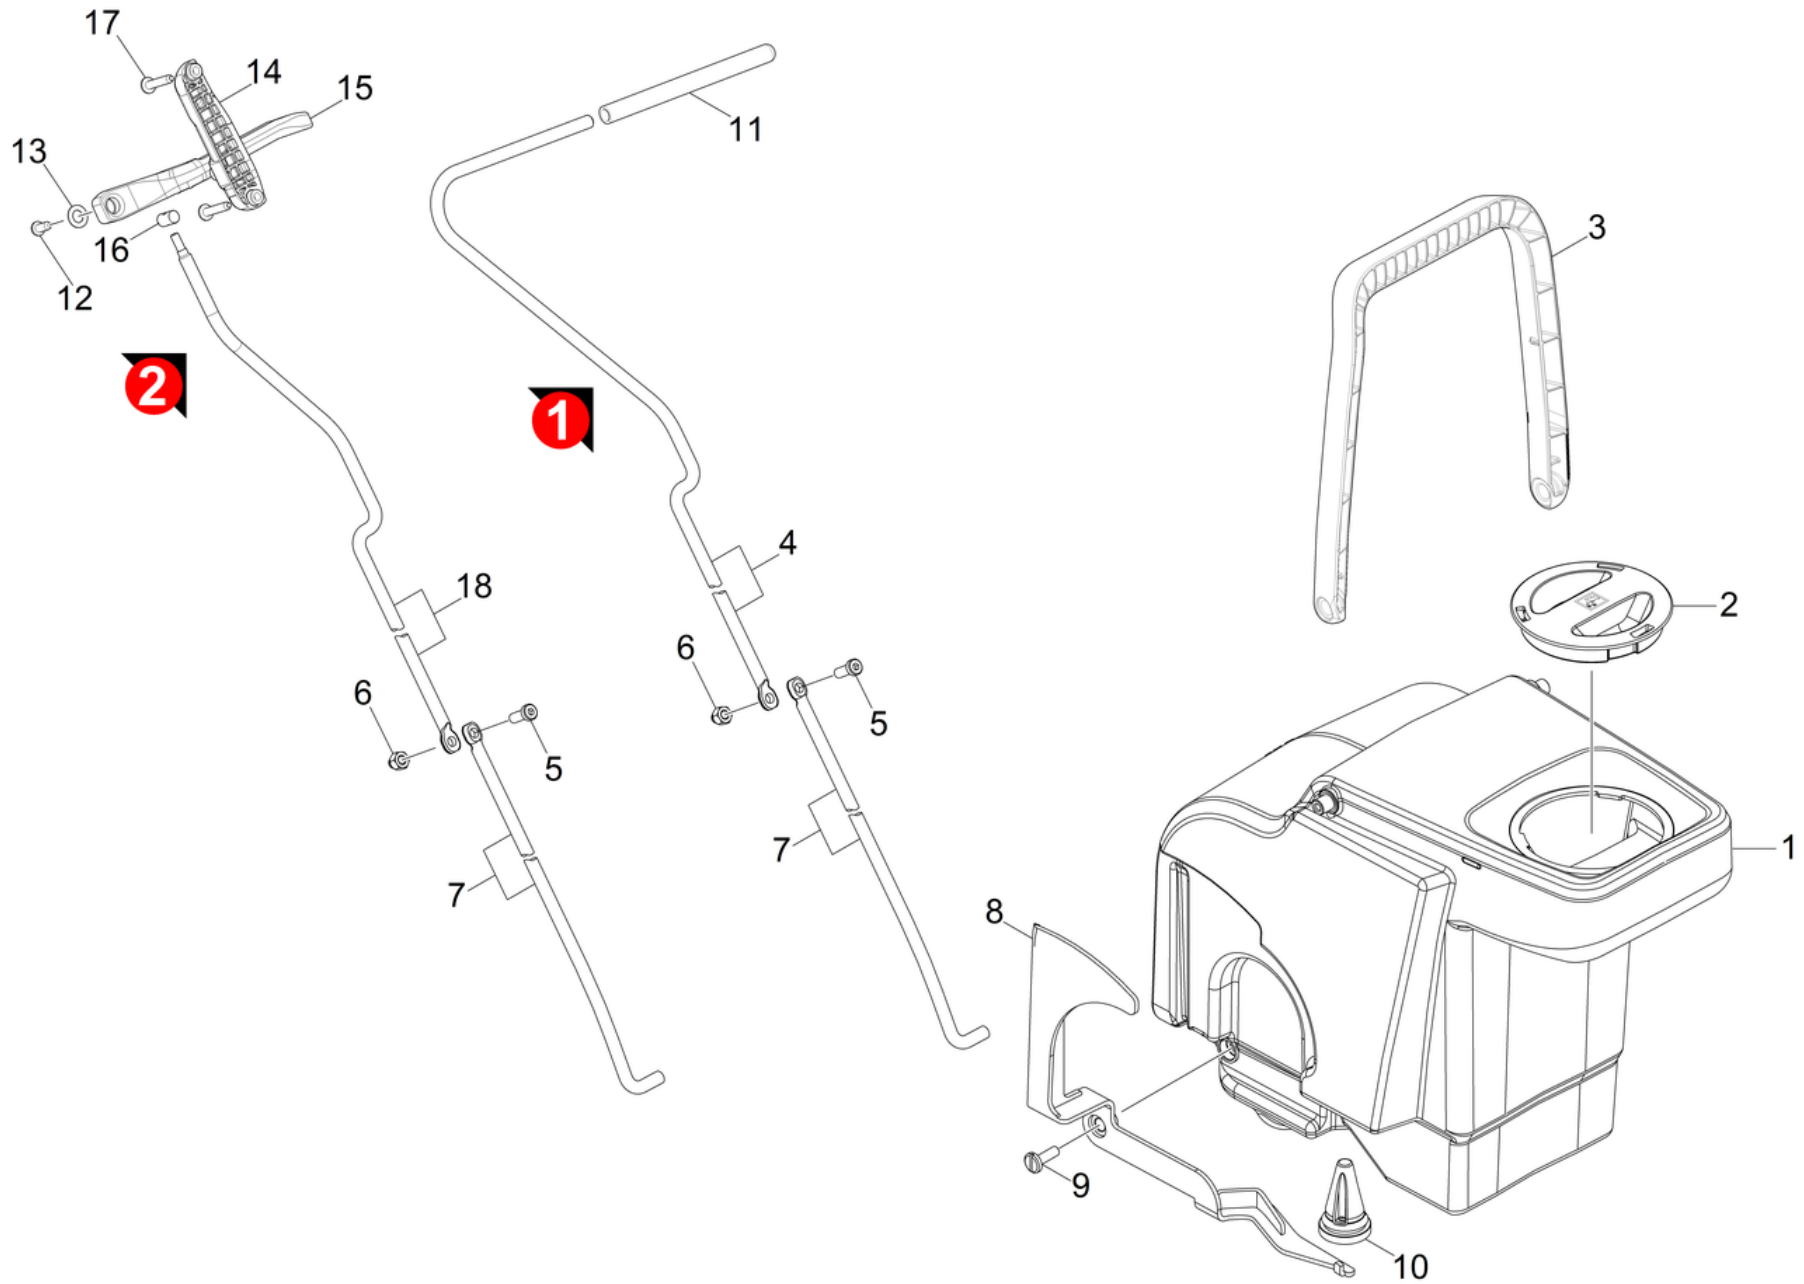

30 Add-on kit tank complete BDS 430 / 510 (2.642-476.0)

Professional \ Floor cleaner \ Single disc machines \ BDS 43/180 C Adv *EU \ Spare parts list BDS 43+51/180 C \ Add-on kit tank complete BDS 430 / 510

KÄRCHER

POS	Article no.	Description	Quantity	Unit
1	5.071-226.0	Tank BDS 430 / 510	1	ST
2	5.051-294.0	Cover plate tank	1	ST
3	5.321-003.0	Handhold tank BDS	1	ST
4	4.642-000.0	Conversion kit hand grip water outlet	1	ST
5	7.306-031.0	Screw M 6x16-A2-70 DIN 7984	1	ST
6	7.311-622.0	Cap nut M 6-A2 DIN 986	1	ST
7	5.027-332.0	Rod water bottom	1	ST
8	4.481-284.0	Lever water valve complete	1	ST
9	7.306-264.0	Pan head screw M6x10 -5.8 brueniert DIN	1	ST
10	4.034-220.0	Valve complete tank BDS	1	ST
11	6.645-007.0	Coating handhold tank	1	ST
12	7.303-274.0	Screw 5x12 -A2-70 (In6Rd)	1	ST
13	7.343-107.0	Shim ring 8x14x1 -A2 DIN 988	1	ST
14	5.033-019.0	Bracket lever water outlet	1	ST
15	5.033-018.0	Lever water outlet	1	ST
16	5.317-451.0	Bolt	1	ST
17	7.303-109.0	Screw 5x25 -10.9-R2R (In6Rd)	2	ST
18	5.033-020.0	Rod water above	1	ST