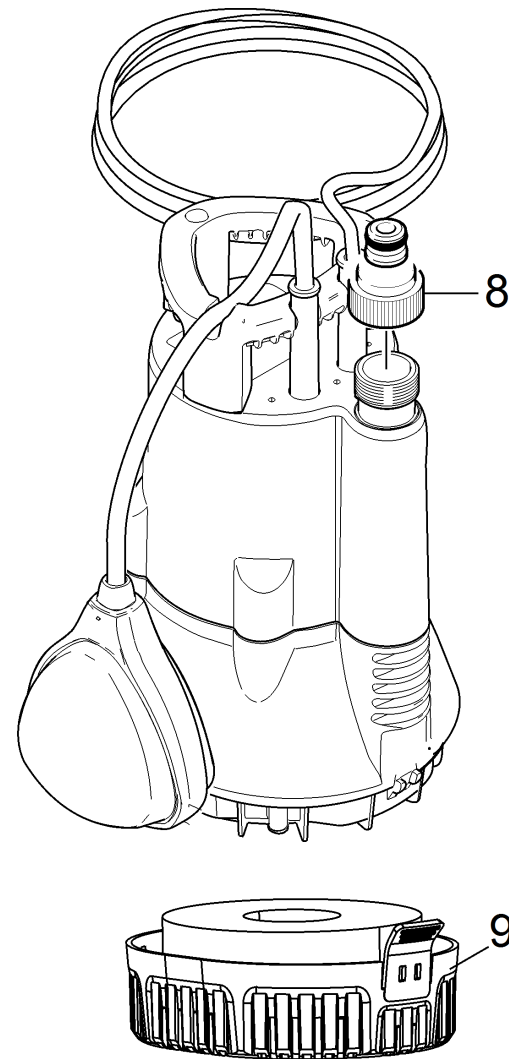

10 Individual parts

Home and Garden \ Pumps \ BP 1 BARREL *EU \ Spare parts list BP 1 Barrel \ Individual parts

10 Individual parts

Home and Garden \ Pumps \ BP 1 BARREL *EU \ Spare parts list BP 1 Barrel \ Individual parts

| POS | Article no. | Description | Quantity | Unit | Remark |
|-----|-------------|--------------------------------------|----------|------|-------------|
| 2 | 4.645-170.0 | Fixing barrel pump | 1 | PC | |
| 3 | 4.645-175.0 | Fastening-parts kit | 1 | PC | |
| 4 | 2.645-191.0 | Hose coupling entry Universal | 1 | PC | |
| 4 | 2.645-192.0 | Hose coupling entry Aqua Universal | 1 | PC | |
| 4 | 2.645-193.0 | Hose coupling middle Universal | 1 | PC | |
| 4 | 2.645-201.0 | Hose coupling entry with label | 1 | PC | |
| 4 | 2.645-202.0 | HOSE CONNECTOR ENTRY AQUA WITH TAG | 1 | PC | |
| 5 | 5.645-216.0 | Hose clamp | 1 | PC | |
| 6 | 7.312-293.0 | Washer 4-A2 ISO 7093-1 | 1 | PC | |
| 7 | 7.303-035.0 | Screw M4x30 -St-R2R (In6Rd) | 1 | PC | |
| 8 | 2.645-006.0 | Tap adaptor with reducer G3/4 | 1 | PC | |
| 9 | 4.645-193.0 | Covering cap with filter replacement | 1 | PC | |
| 9 | 5.645-220.0 | Covering cap | 1 | PC | ohne Filter |
| 11 | 2.645-138.0 | Hose PrimoFlex 1/2" -20m | 1 | PC | 1/2"-20m |
| 11 | 6.645-413.0 | Hose PrimoFlex 1/2" -15m | 1 | PC | 1/2"-15m |
| 12 | 2.645-268.0 | Spray gun Plus | 1 | PC | |
| 13 | 2.645-265.0 | Spray gun | 1 | PC | |