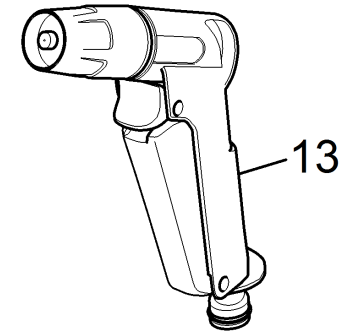

10 Individual parts

Home and Garden \ Pumps \ BP 1 BARREL *EU \ Spare parts list BP 1 Barrel \ Individual parts

10 Individual parts

Home and Garden \ Pumps \ BP 1 BARREL *EU \ Spare parts list BP 1 Barrel \ Individual parts

| POS | Article no. | Description | Quantity | Unit | Remark |
|-----|-------------|--------------------------------------|----------|------|-------------|
| 2 | 4.645-170.0 | Fixing barrel pump | 1 | PC | |
| 3 | 4.645-175.0 | Fastening-parts kit | 1 | PC | |
| 4 | 2.645-191.0 | Hose coupling entry Universal | 1 | PC | |
| 4 | 2.645-192.0 | Hose coupling entry Aqua Universal | 1 | PC | |
| 4 | 2.645-193.0 | Hose coupling middle Universal | 1 | PC | |
| 4 | 2.645-201.0 | Hose coupling entry with label | 1 | PC | |
| 4 | 2.645-202.0 | HOSE CONNECTOR ENTRY AQUA WITH TAG | 1 | PC | |
| 5 | 5.645-216.0 | Hose clamp | 1 | PC | |
| 6 | 7.312-293.0 | Washer 4-A2 ISO 7093-1 | 1 | PC | |
| 7 | 7.303-035.0 | Screw M4x30 -St-R2R (In6Rd) | 1 | PC | |
| 8 | 2.645-006.0 | Tap adaptor with reducer G3/4 | 1 | PC | |
| 9 | 4.645-193.0 | Covering cap with filter replacement | 1 | PC | |
| 9 | 5.645-220.0 | Covering cap | 1 | PC | ohne Filter |
| 11 | 2.645-138.0 | Hose PrimoFlex 1/2" -20m | 1 | PC | 1/2"-20m |
| 11 | 6.645-413.0 | Hose PrimoFlex 1/2" -15m | 1 | PC | 1/2"-15m |
| 12 | 2.645-268.0 | Spray gun Plus | 1 | PC | |
| 13 | 2.645-265.0 | Spray gun | 1 | PC | |