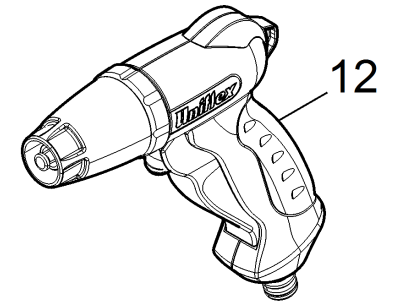

10 Individual parts

Home and Garden \ Pumps \ BP 1 BARREL *EU \ Spare parts list BP 1 Barrel \ Individual parts

10 Individual parts

Home and Garden \ Pumps \ BP 1 BARREL *EU \ Spare parts list BP 1 Barrel \ Individual parts

| POS | Article no. | Description | Quantity | Unit | Remark |
|-----|-------------|--------------------------------------|----------|------|-------------|
| 2 | 4.645-170.0 | Fixing barrel pump | 1 | PC | |
| 3 | 4.645-175.0 | Fastening-parts kit | 1 | PC | |
| 4 | 2.645-191.0 | Hose coupling entry Universal | 1 | PC | |
| 4 | 2.645-192.0 | Hose coupling entry Aqua Universal | 1 | PC | |
| 4 | 2.645-193.0 | Hose coupling middle Universal | 1 | PC | |
| 4 | 2.645-201.0 | Hose coupling entry with label | 1 | PC | |
| 4 | 2.645-202.0 | HOSE CONNECTOR ENTRY AQUA WITH TAG | 1 | PC | |
| 5 | 5.645-216.0 | Hose clamp | 1 | PC | |
| 6 | 7.312-293.0 | Washer 4-A2 ISO 7093-1 | 1 | PC | |
| 7 | 7.303-035.0 | Screw M4x30 -St-R2R (In6Rd) | 1 | PC | |
| 8 | 2.645-006.0 | Tap adaptor with reducer G3/4 | 1 | PC | |
| 9 | 4.645-193.0 | Covering cap with filter replacement | 1 | PC | |
| 9 | 5.645-220.0 | Covering cap | 1 | PC | ohne Filter |
| 11 | 2.645-138.0 | Hose PrimoFlex 1/2" -20m | 1 | PC | 1/2"-20m |
| 11 | 6.645-413.0 | Hose PrimoFlex 1/2" -15m | 1 | PC | 1/2"-15m |
| 12 | 2.645-268.0 | Spray gun Plus | 1 | PC | |
| 13 | 2.645-265.0 | Spray gun | 1 | PC | |