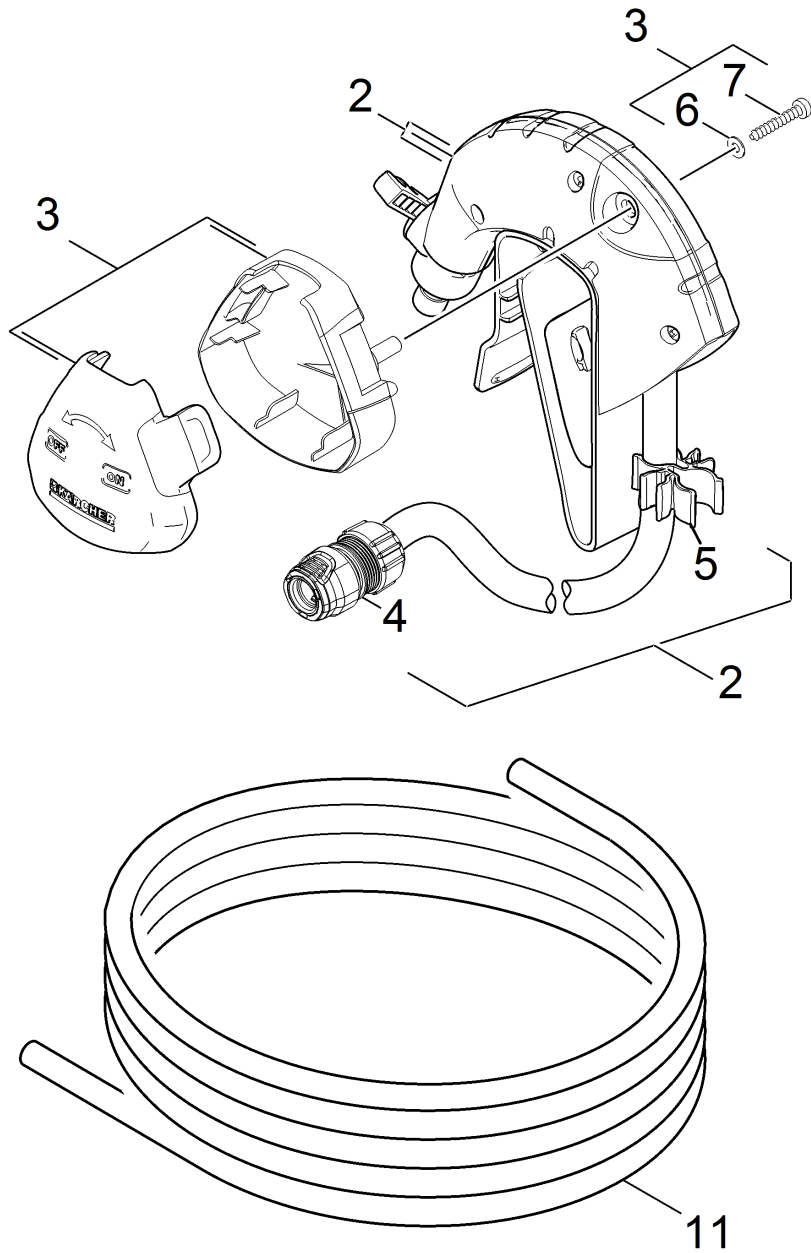

10 Individual parts

Home and Garden \ Pumps \ BP 1 BARREL *EU \ Spare parts list BP 1 Barrel \ Individual parts

10 Individual parts

Home and Garden \ Pumps \ BP 1 BARREL *EU \ Spare parts list BP 1 Barrel \ Individual parts

| POS | Article no. | Description | Quantity | Unit | Remark |
|-----|-------------|--------------------------------------|----------|------|-------------|
| 2 | 4.645-170.0 | Fixing barrel pump | 1 | PC | |
| 3 | 4.645-175.0 | Fastening-parts kit | 1 | PC | |
| 4 | 2.645-191.0 | Hose coupling entry Universal | 1 | PC | |
| 4 | 2.645-192.0 | Hose coupling entry Aqua Universal | 1 | PC | |
| 4 | 2.645-193.0 | Hose coupling middle Universal | 1 | PC | |
| 4 | 2.645-201.0 | Hose coupling entry with label | 1 | PC | |
| 4 | 2.645-202.0 | HOSE CONNECTOR ENTRY AQUA WITH TAG | 1 | PC | |
| 5 | 5.645-216.0 | Hose clamp | 1 | PC | |
| 6 | 7.312-293.0 | Washer 4-A2 ISO 7093-1 | 1 | PC | |
| 7 | 7.303-035.0 | Screw M4x30 -St-R2R (In6Rd) | 1 | PC | |
| 8 | 2.645-006.0 | Tap adaptor with reducer G3/4 | 1 | PC | |
| 9 | 4.645-193.0 | Covering cap with filter replacement | 1 | PC | |
| 9 | 5.645-220.0 | Covering cap | 1 | PC | ohne Filter |
| 11 | 2.645-138.0 | Hose PrimoFlex 1/2" -20m | 1 | PC | 1/2"-20m |
| 11 | 6.645-413.0 | Hose PrimoFlex 1/2" -15m | 1 | PC | 1/2"-15m |
| 12 | 2.645-268.0 | Spray gun Plus | 1 | PC | |
| 13 | 2.645-265.0 | Spray gun | 1 | PC | |